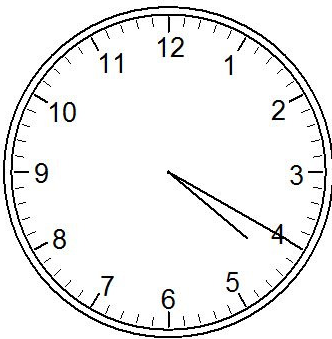

What Time is it? (C)

Five Minute Intervals

What Time is it? (C) Answers

Five Minute Intervals

10:35

9:25

4:20

12:05

7:50

2:40

5:10

4:50