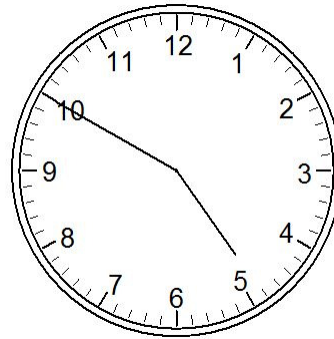

What Time is it? (C)

Five Minute Intervals

What Time is it? (C) Answers

Five Minute Intervals

10:35

9:25

4:20

12:05

7:50

2:40

5:10

4:50