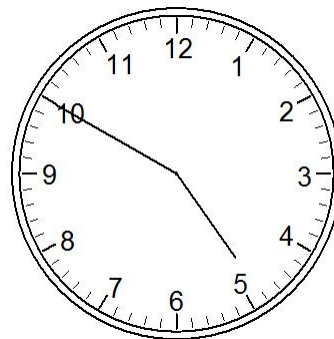

What Time is it? (C)

Five Minute Intervals

What Time is it? (C) Answers

Five Minute Intervals

10:35

9:25

4:20

12:05

7:50

2:40

5:10

4:50