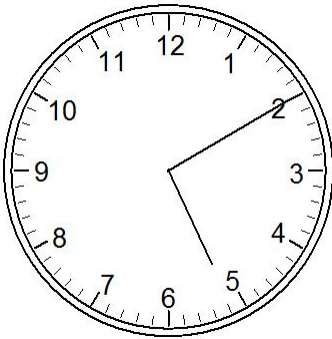

What Time is it? (C)

Five Minute Intervals

What Time is it? (C) Answers

Five Minute Intervals

10:35

9:25

4:20

12:05

7:50

2:40

5:10

4:50