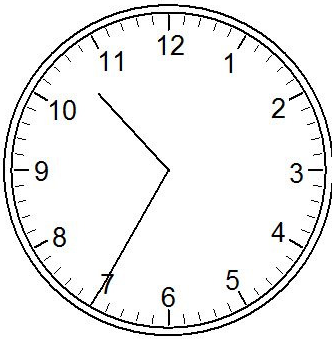

What Time is it? (C)

Five Minute Intervals

What Time is it? (C) Answers

Five Minute Intervals

10:35

9:25

4:20

12:05