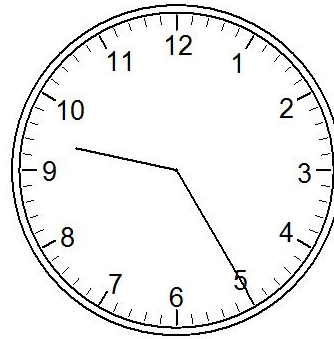

What Time is it? (C)

Five Minute Intervals

What Time is it? (C) Answers

Five Minute Intervals

10:35

9:25

4:20

12:05

7:50

2:40

5:10

4:50