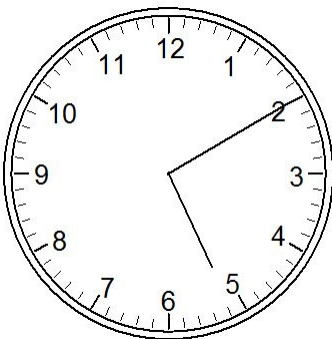

What Time is it? (C)

Five Minute Intervals

What Time is it? (C) Answers

Five Minute Intervals

10:35

9:25

4:20

12:05

7:50

2:40

5:10

4:50