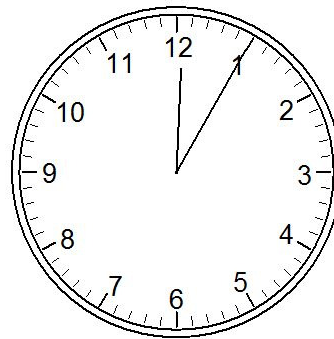

What Time is it? (C)

Five Minute Intervals

What Time is it? (C) Answers

Five Minute Intervals

10:35

9:25

4:20

12:05

7:50

2:40

5:10

4:50