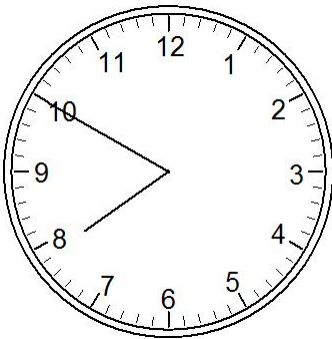

What Time is it? (C)

Five Minute Intervals

What Time is it? (C) Answers

Five Minute Intervals

10:35

9:25

4:20

12:05

7:50

2:40

5:10

4:50