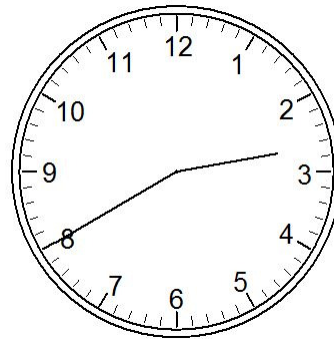

What Time is it? (C)

Five Minute Intervals

What Time is it? (C) Answers

Five Minute Intervals

10:35

9:25

4:20

12:05

7:50

2:40

5:10

4:50