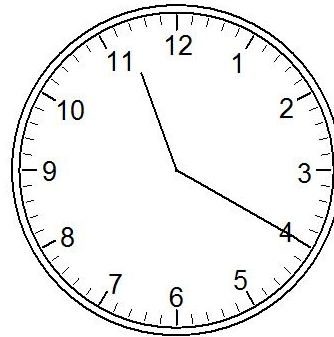

What Time is it? (E)

Five Minute Intervals

What Time is it? (E) Answers

Five Minute Intervals

9:10

4:55

7:25

11:20