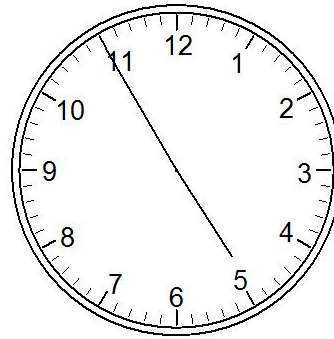

What Time is it? (E)

Five Minute Intervals

What Time is it? (E) Answers

Five Minute Intervals

9:10

4:55

7:25

11:20

7:10

4:20

8:35

9:05