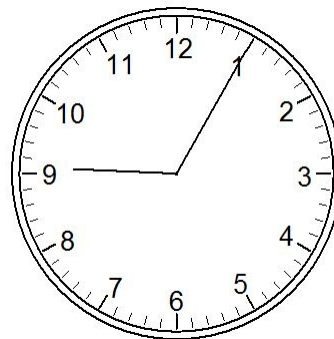

What Time is it? (E)

Five Minute Intervals

What Time is it? (E) Answers

Five Minute Intervals

9:10

4:55

7:25

11:20

7:10

4:20

8:35

9:05