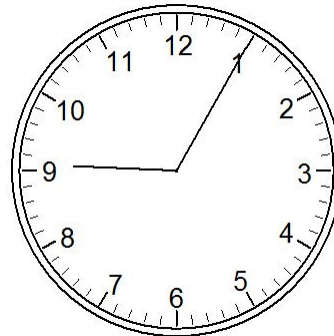

What Time is it? (E)

Five Minute Intervals

What Time is it? (E) Answers

Five Minute Intervals

9:10

4:55

7:25

11:20

7:10

4:20

8:35

9:05