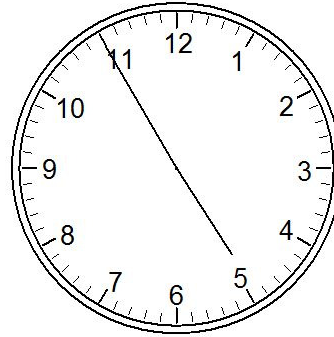

What Time is it? (E)

Five Minute Intervals

What Time is it? (E) Answers

Five Minute Intervals

9:10

4:55

7:25

11:20

7:10

4:20

8:35

9:05