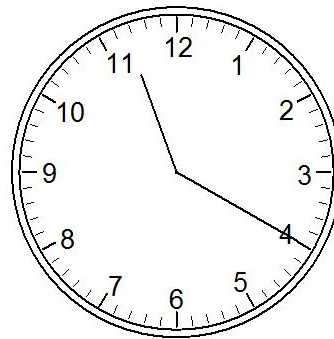

What Time is it? (E)

Five Minute Intervals

What Time is it? (E) Answers

Five Minute Intervals

9:10

4:55

7:25

11:20

7:10

4:20

8:35

9:05