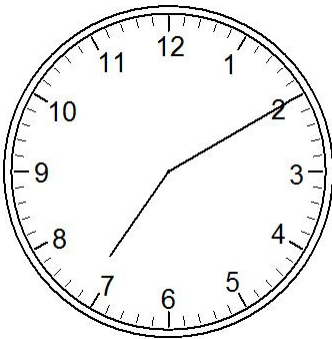

What Time is it? (E)

Five Minute Intervals

What Time is it? (E) Answers

Five Minute Intervals

9:10

4:55

7:25

11:20

7:10

4:20

8:35

9:05