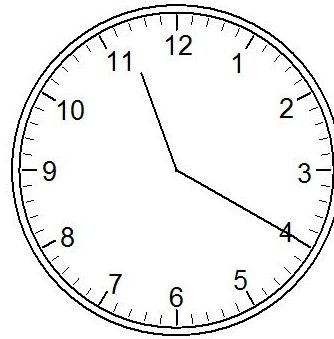

What Time is it? (E)

Five Minute Intervals

What Time is it? (E) Answers

Five Minute Intervals

9:10

4:55

7:25

11:20