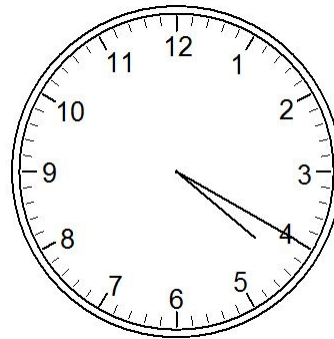

What Time is it? (E)

Five Minute Intervals

What Time is it? (E) Answers

Five Minute Intervals

9:10

4:55

7:25

11:20

7:10

4:20

8:35

9:05