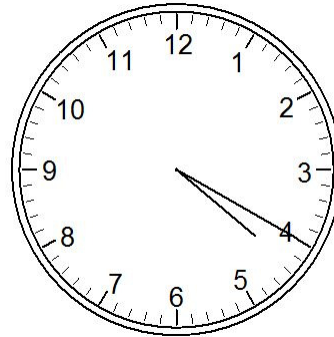

What Time is it? (E)

Five Minute Intervals

What Time is it? (E) Answers

Five Minute Intervals

9:10

4:55

7:25

11:20

7:10

4:20

8:35

9:05