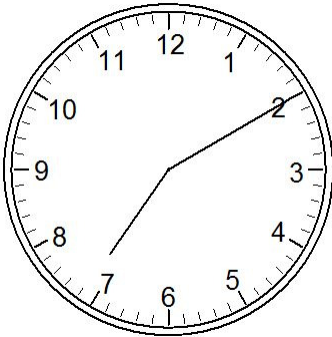

What Time is it? (E)

Five Minute Intervals

What Time is it? (E) Answers

Five Minute Intervals

9:10

4:55

7:25

11:20

7:10

4:20

8:35

9:05