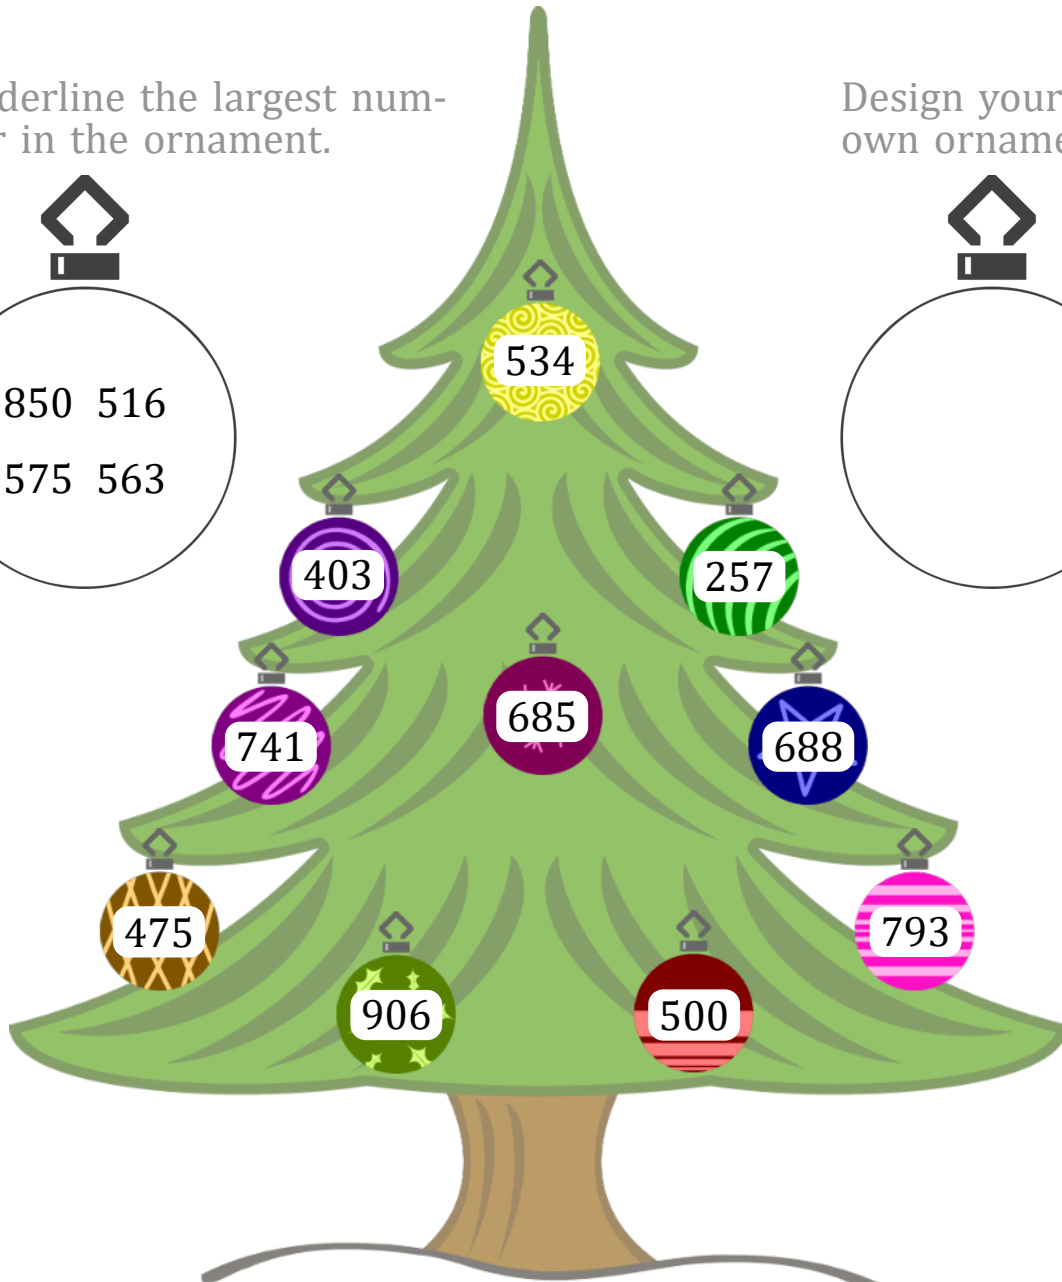

# CHRISTMAS TREE ORDERING (F)

Name: \_\_\_\_\_

Date: \_\_\_\_\_

Write the numbers on the ornaments in the correct order under the tree.

Underline the largest number in the ornament.

Design your own ornament:

LEAST

GREATEST

Images from Openclipart.org