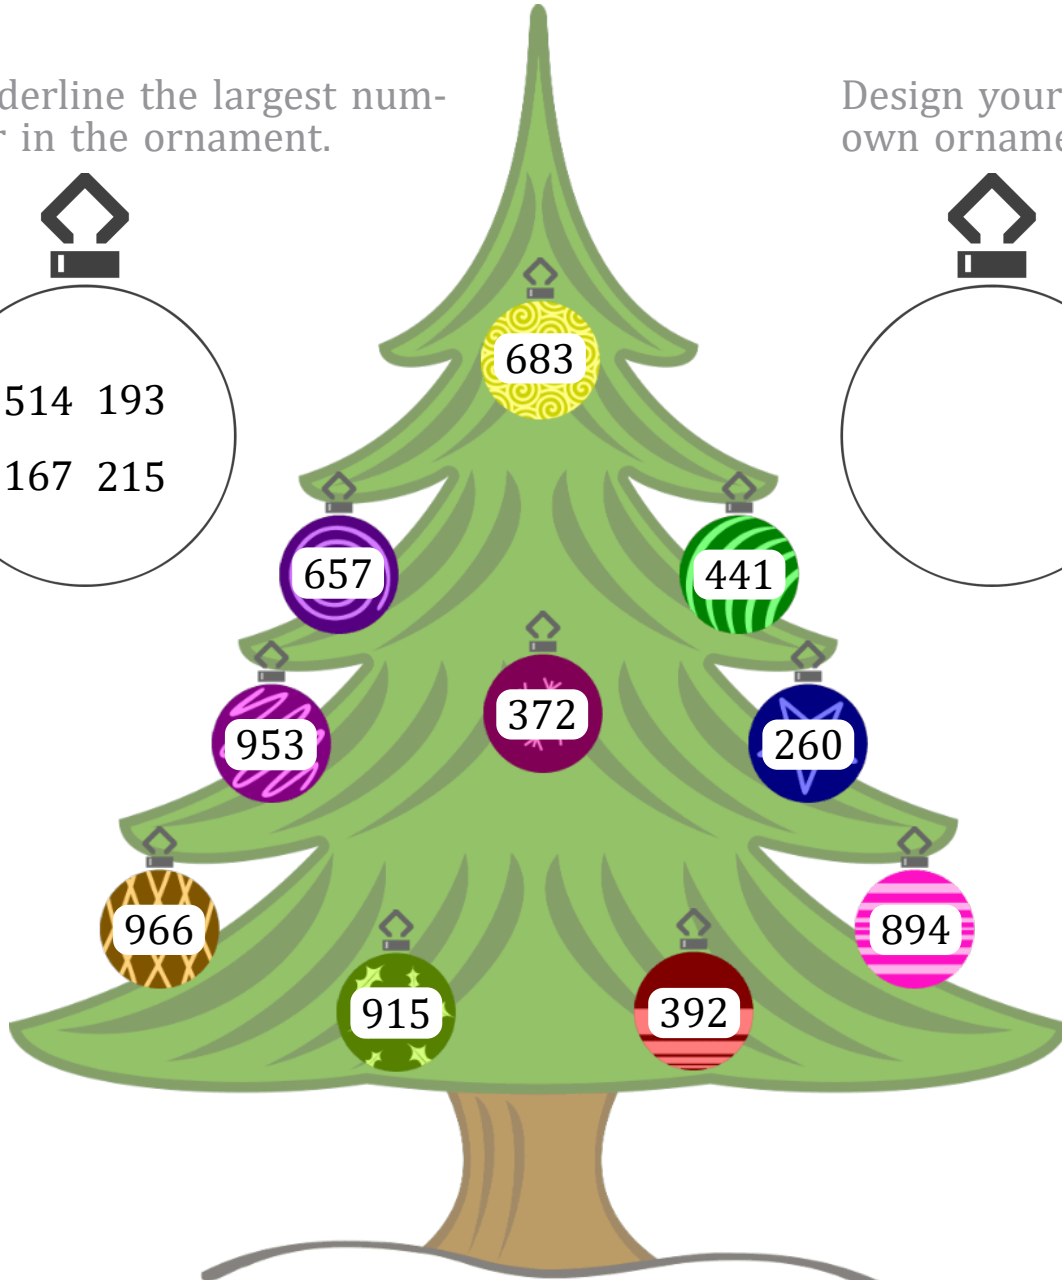

# CHRISTMAS TREE ORDERING (9)

Name: \_\_\_\_\_

Date: \_\_\_\_\_

Write the numbers on the ornaments in the correct order under the tree.

Underline the largest number in the ornament.

Design your own ornament:

LEAST

GREATEST

Images from [Openclipart.org](http://Openclipart.org)