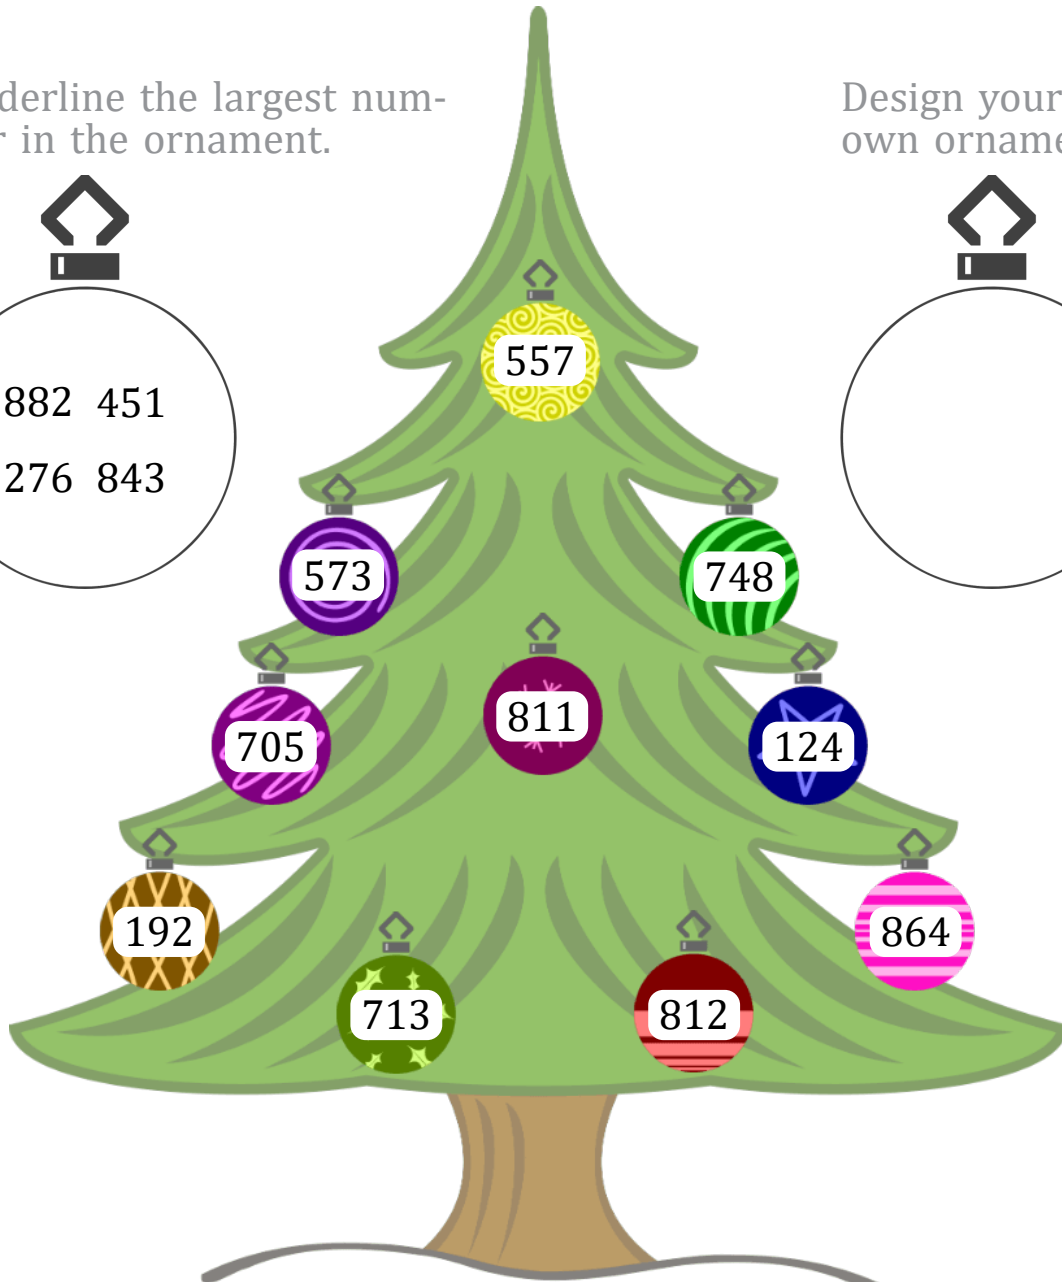

# CHRISTMAS TREE ORDERING (J)

Name: \_\_\_\_\_

Date: \_\_\_\_\_

Write the numbers on the ornaments in the correct order under the tree.

Underline the largest number in the ornament.

Design your own ornament:

LEAST

GREATEST

Images from [Openclipart.org](http://Openclipart.org)