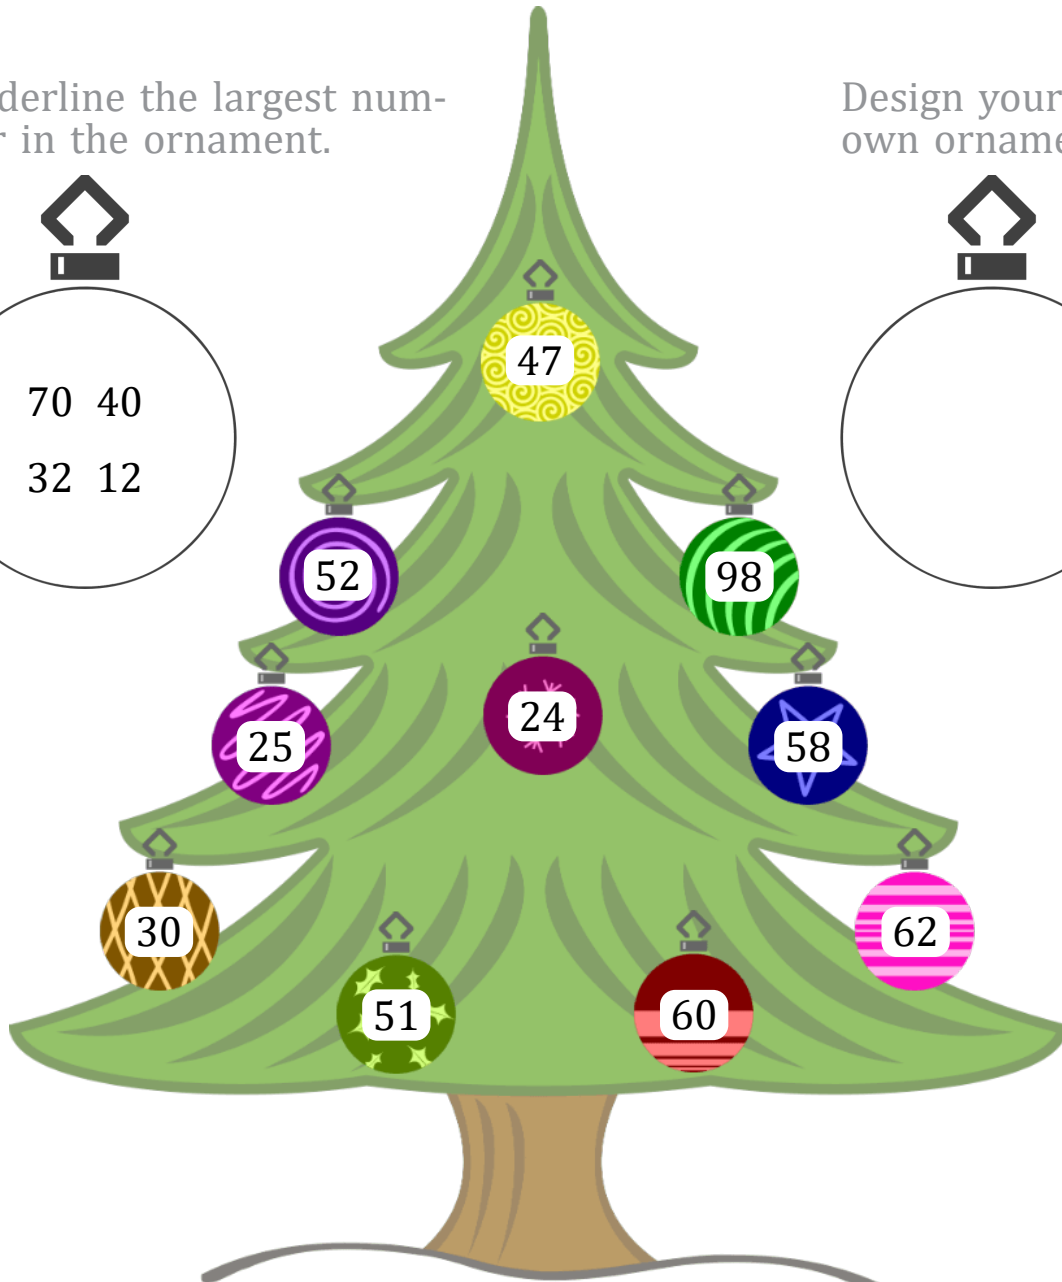

# CHRISTMAS TREE ORDERING (B)

Name: \_\_\_\_\_

Date: \_\_\_\_\_

Write the numbers on the ornaments in the correct order under the tree.

Underline the largest number in the ornament.

Design your own ornament:

LEAST

GREATEST

Images from Openclipart.org