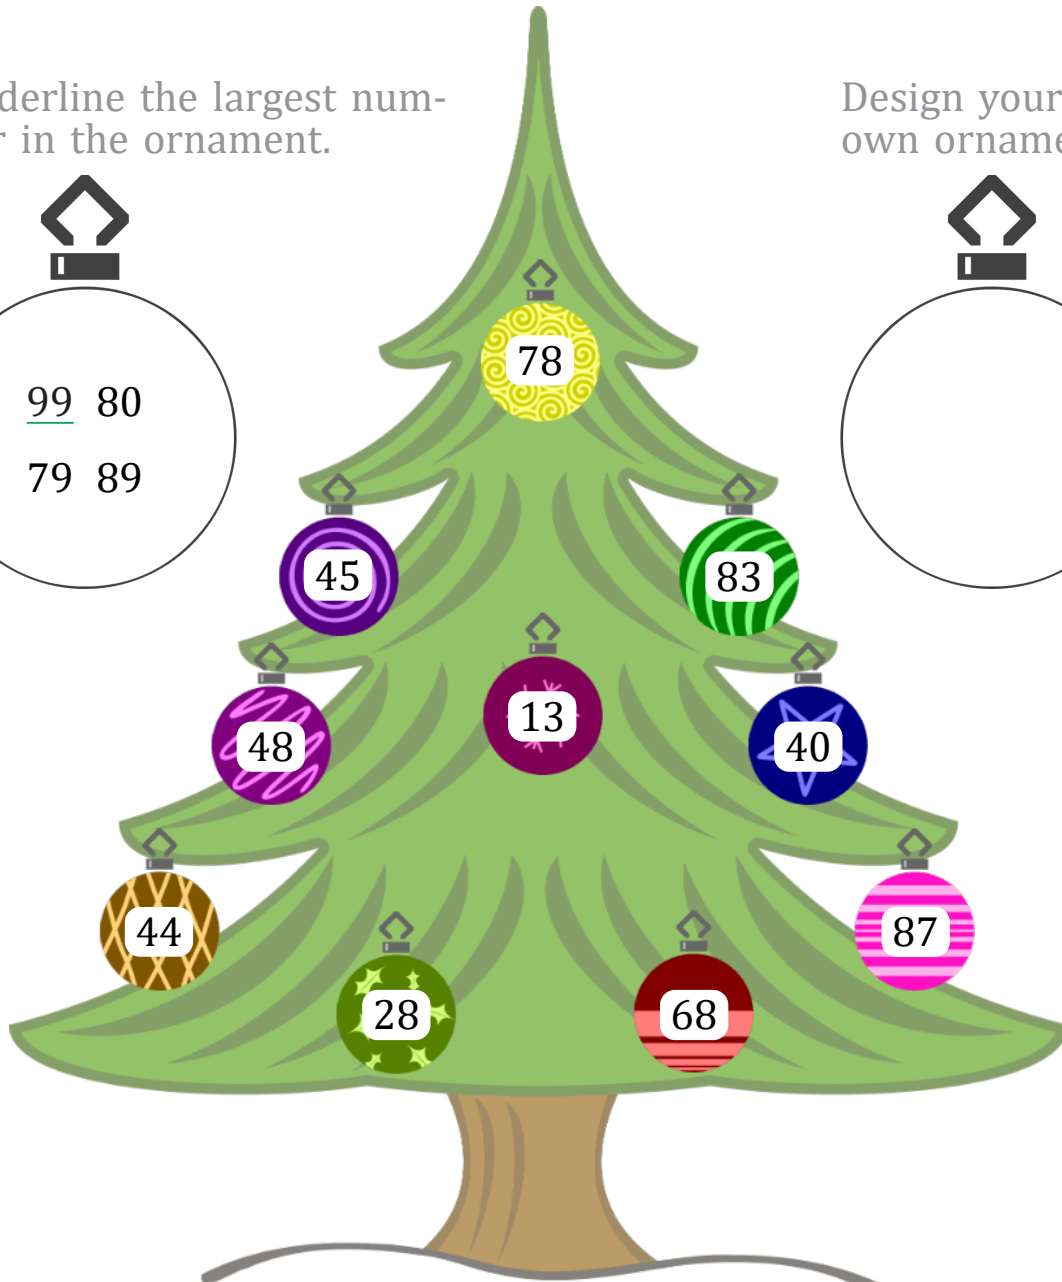

LEAST

GREATEST

Images from Openclipart.org

# CHRISTMAS TREE ORDERING (C) ANSWERS

Name: \_\_\_\_\_

Date: \_\_\_\_\_

Write the numbers on the ornaments in the correct order under the tree.

Underline the largest number in the ornament.

Design your own ornament: