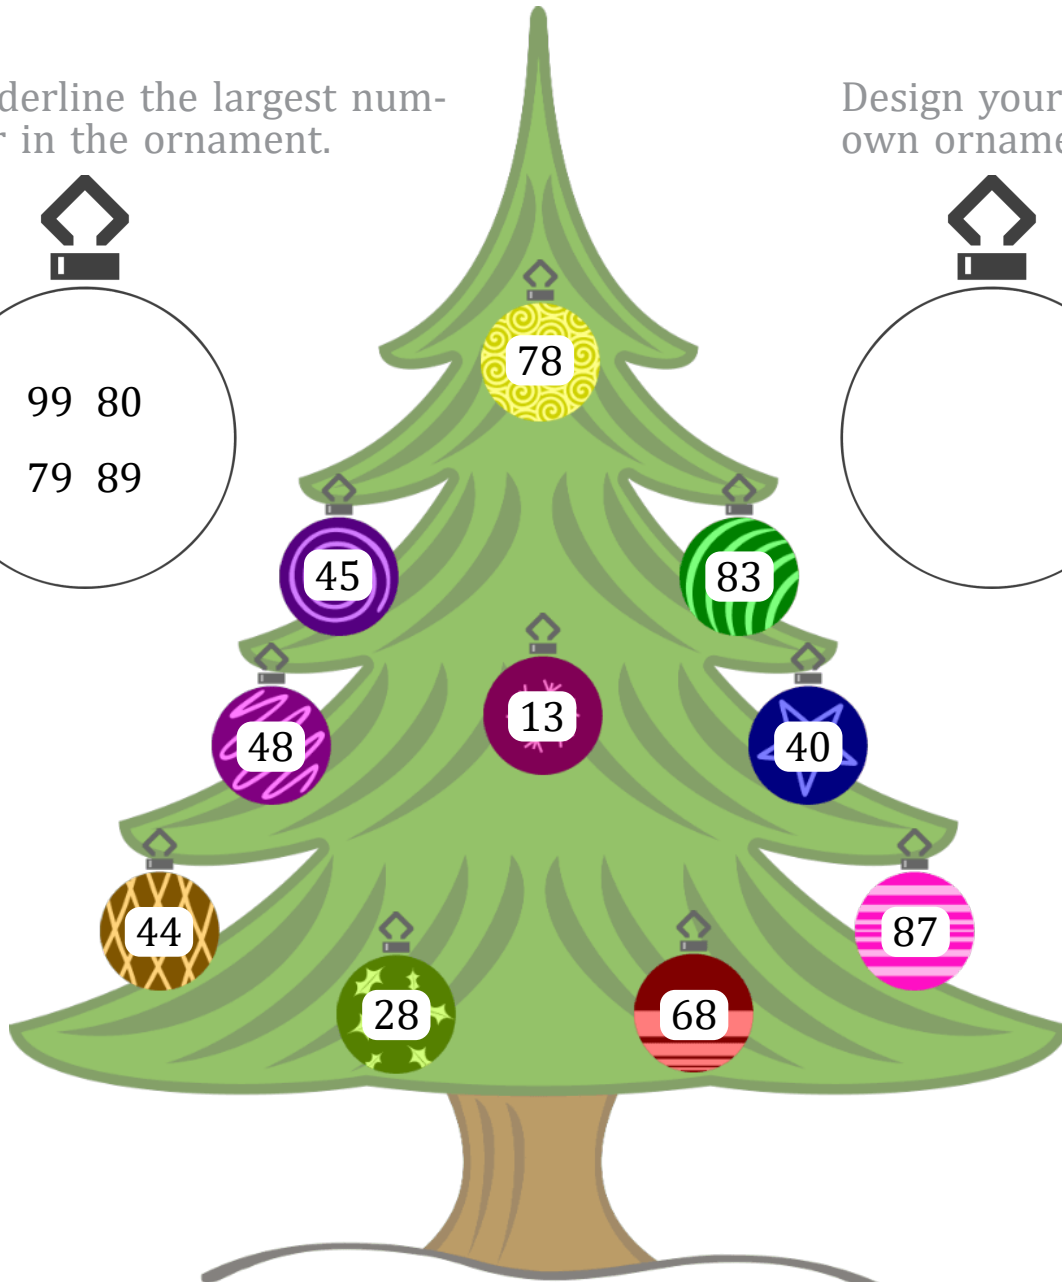

# CHRISTMAS TREE ORDERING (C)

Name: \_\_\_\_\_

Date: \_\_\_\_\_

Write the numbers on the ornaments in the correct order under the tree.

Underline the largest number in the ornament.

Design your own ornament:

LEAST

GREATEST

Images from Openclipart.org

# CHRISTMAS TREE ORDERING (C) ANSWERS

Name: \_\_\_\_\_

Date: \_\_\_\_\_

Write the numbers on the ornaments in the correct order under the tree.

Underline the largest number in the ornament.

Design your own ornament: