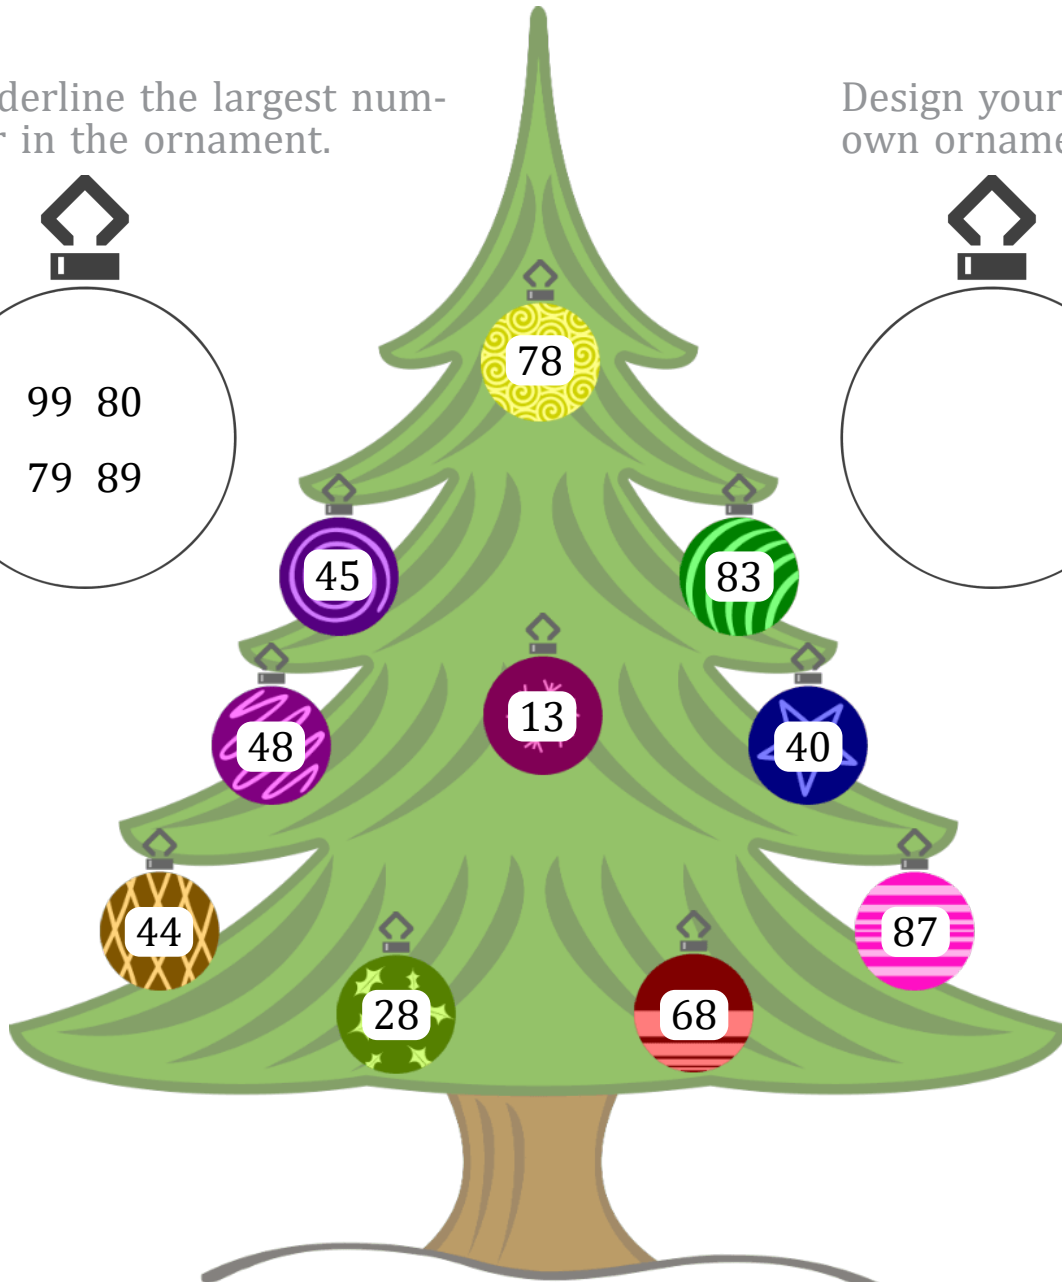

CHRISTMAS TREE ORDERING (C)

Name: _____

Date: _____

Write the numbers on the ornaments in the correct order under the tree.

Underline the largest number in the ornament.

Design your own ornament:

LEAST

GREATEST

Images from Openclipart.org

MERRY CHRISTMAS FROM MATH-DRILLS.COM