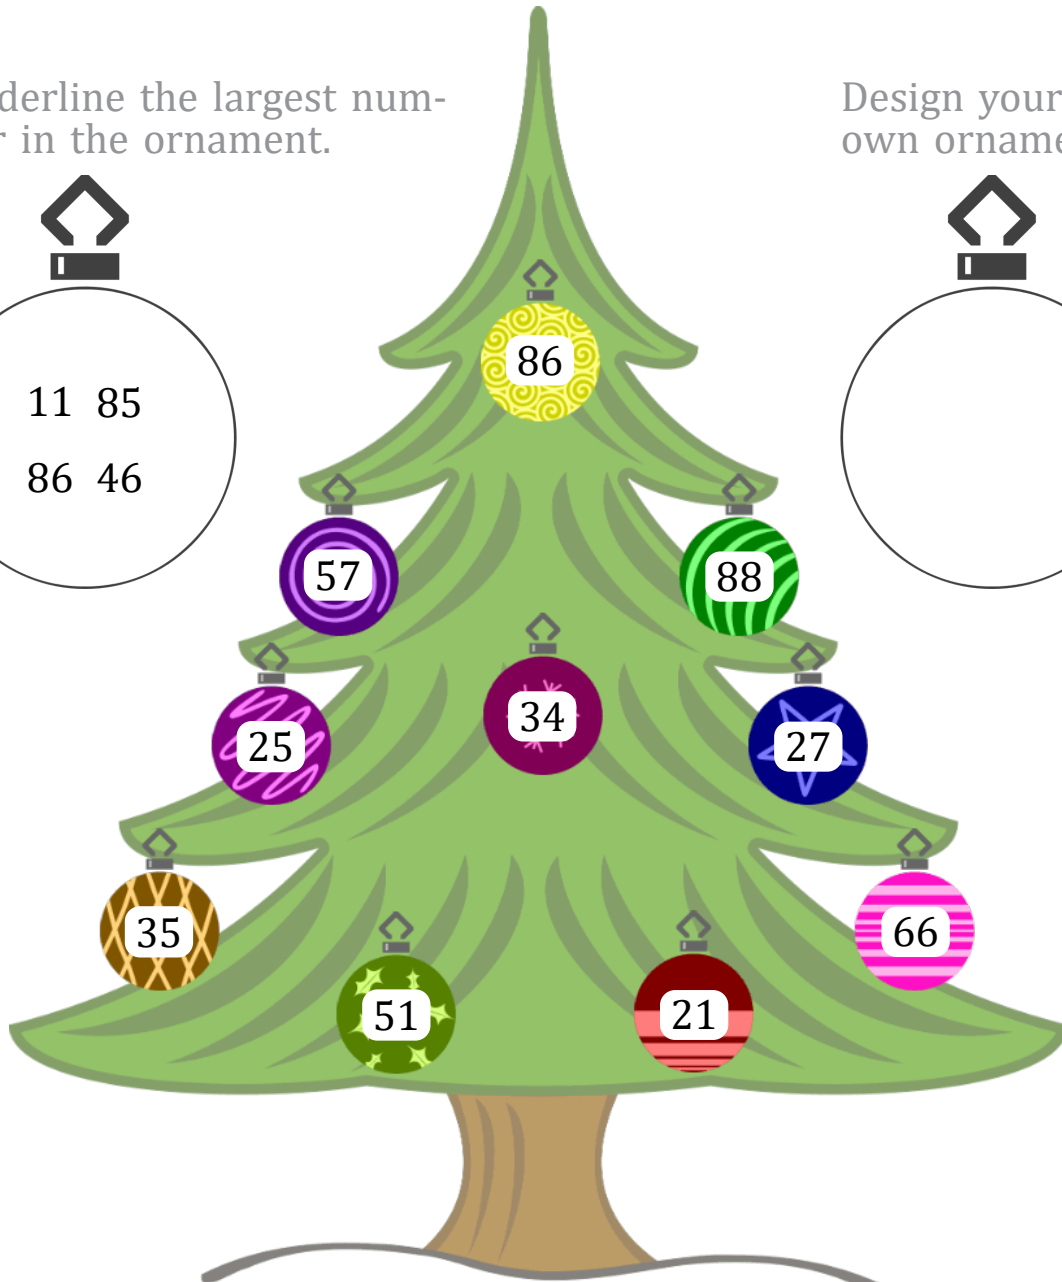

CHRISTMAS TREE ORDERING (D)

Name: _____

Date: _____

Write the numbers on the ornaments in the correct order under the tree.

Underline the largest number in the ornament.

Design your own ornament:

LEAST

GREATEST

Images from Openclipart.org