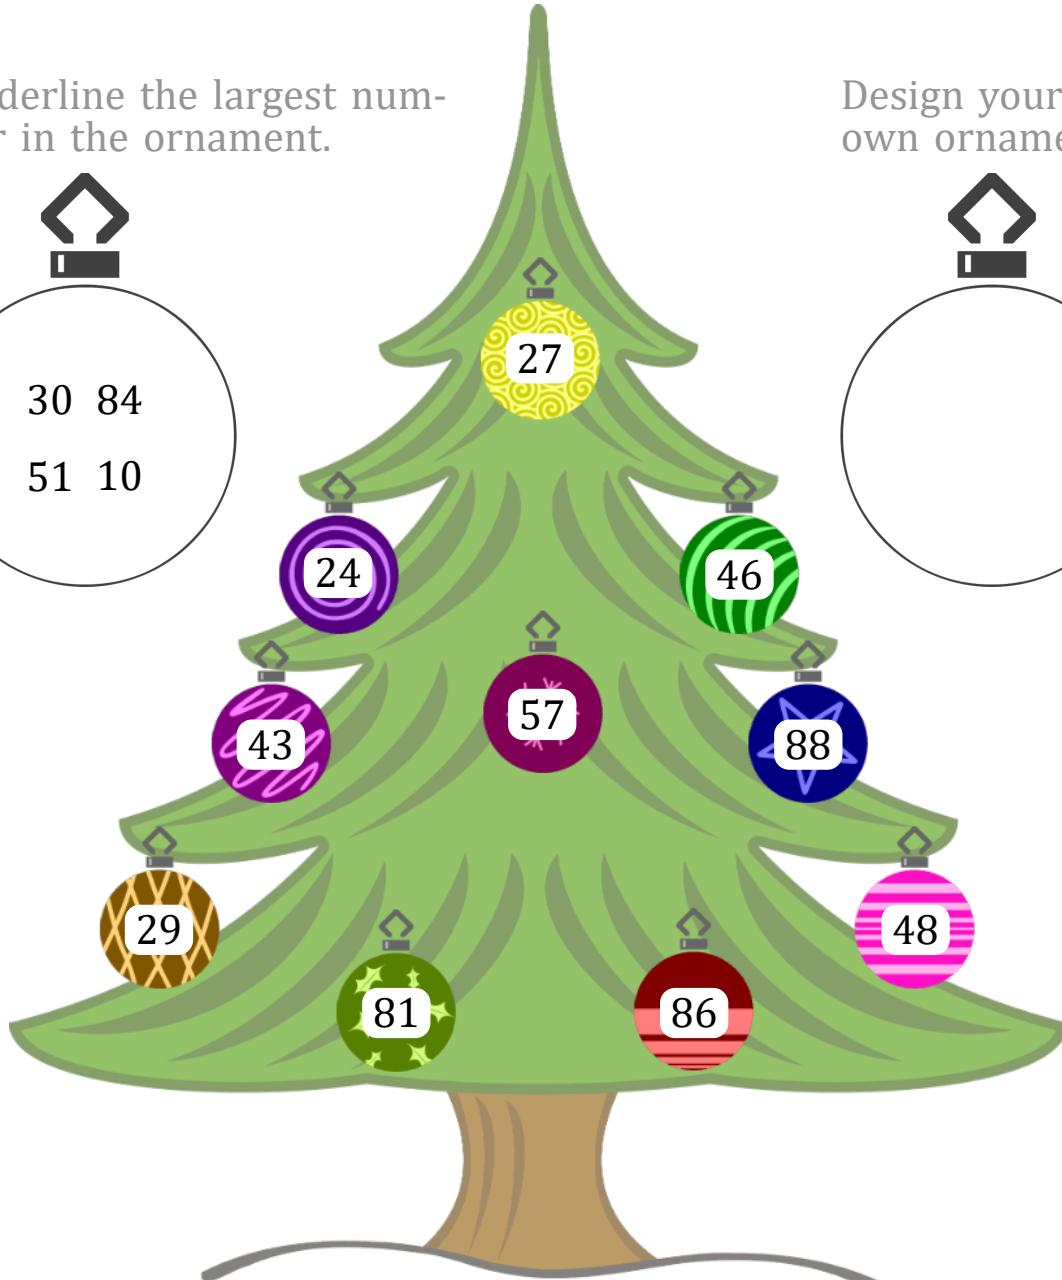

# CHRISTMAS TREE ORDERING (€)

Name: \_\_\_\_\_

Date: \_\_\_\_\_

Write the numbers on the ornaments in the correct order under the tree.

Underline the largest number in the ornament.

Design your own ornament:

GREATEST

LEAST

Images from [Openclipart.org](http://Openclipart.org)

MERRY CHRISTMAS FROM MATH-DRILLS.COM