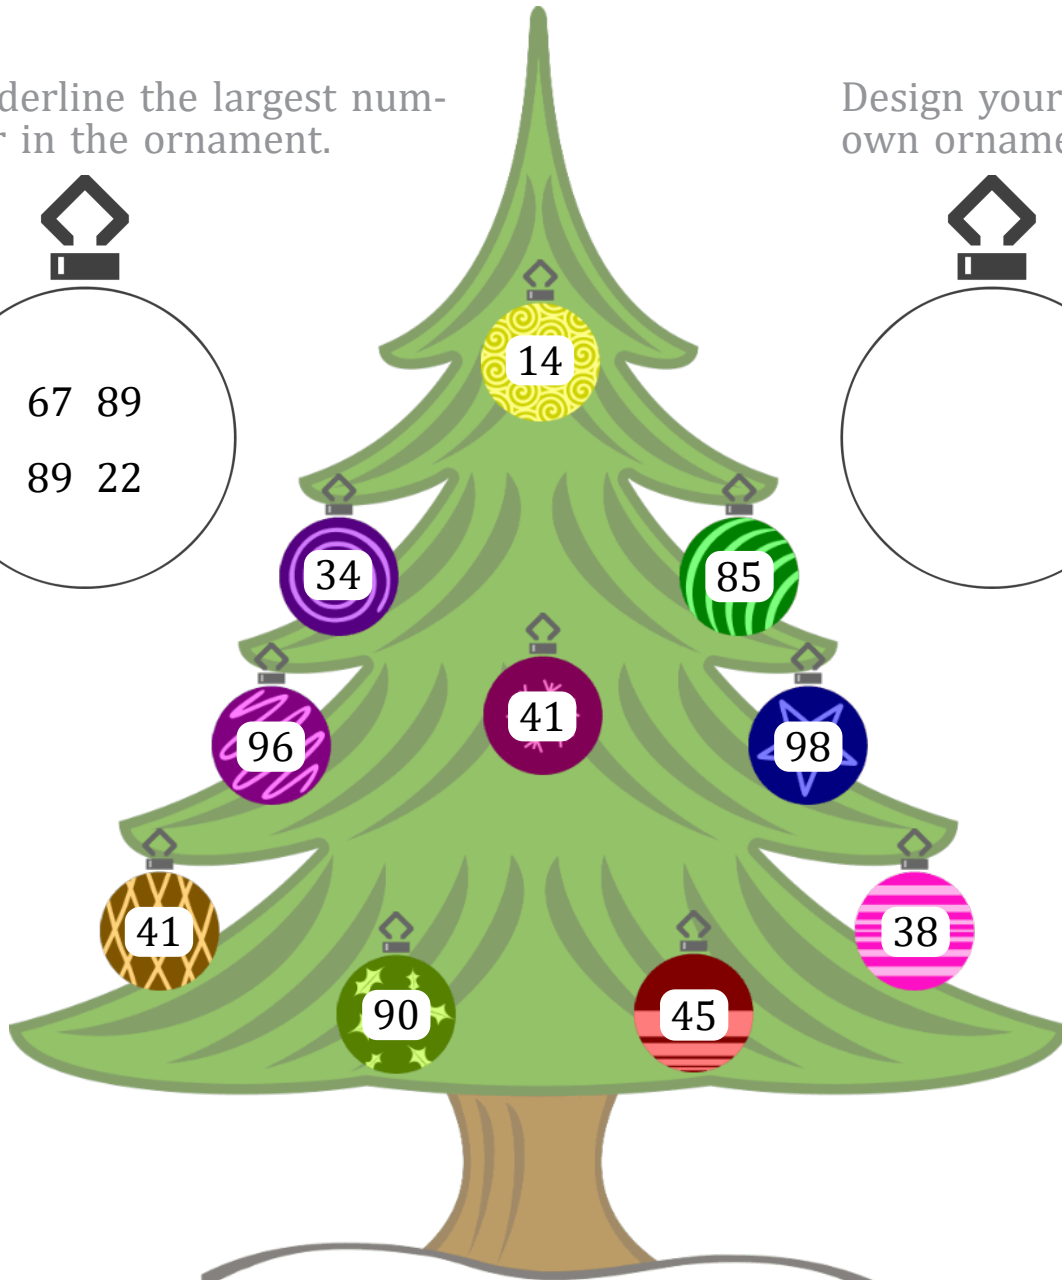

# CHRISTMAS TREE ORDERING (F)

Name: \_\_\_\_\_

Date: \_\_\_\_\_

Write the numbers on the ornaments in the correct order under the tree.

Underline the largest number in the ornament.

Design your own ornament:

GREATEST

LEAST

Images from [Openclipart.org](http://Openclipart.org)