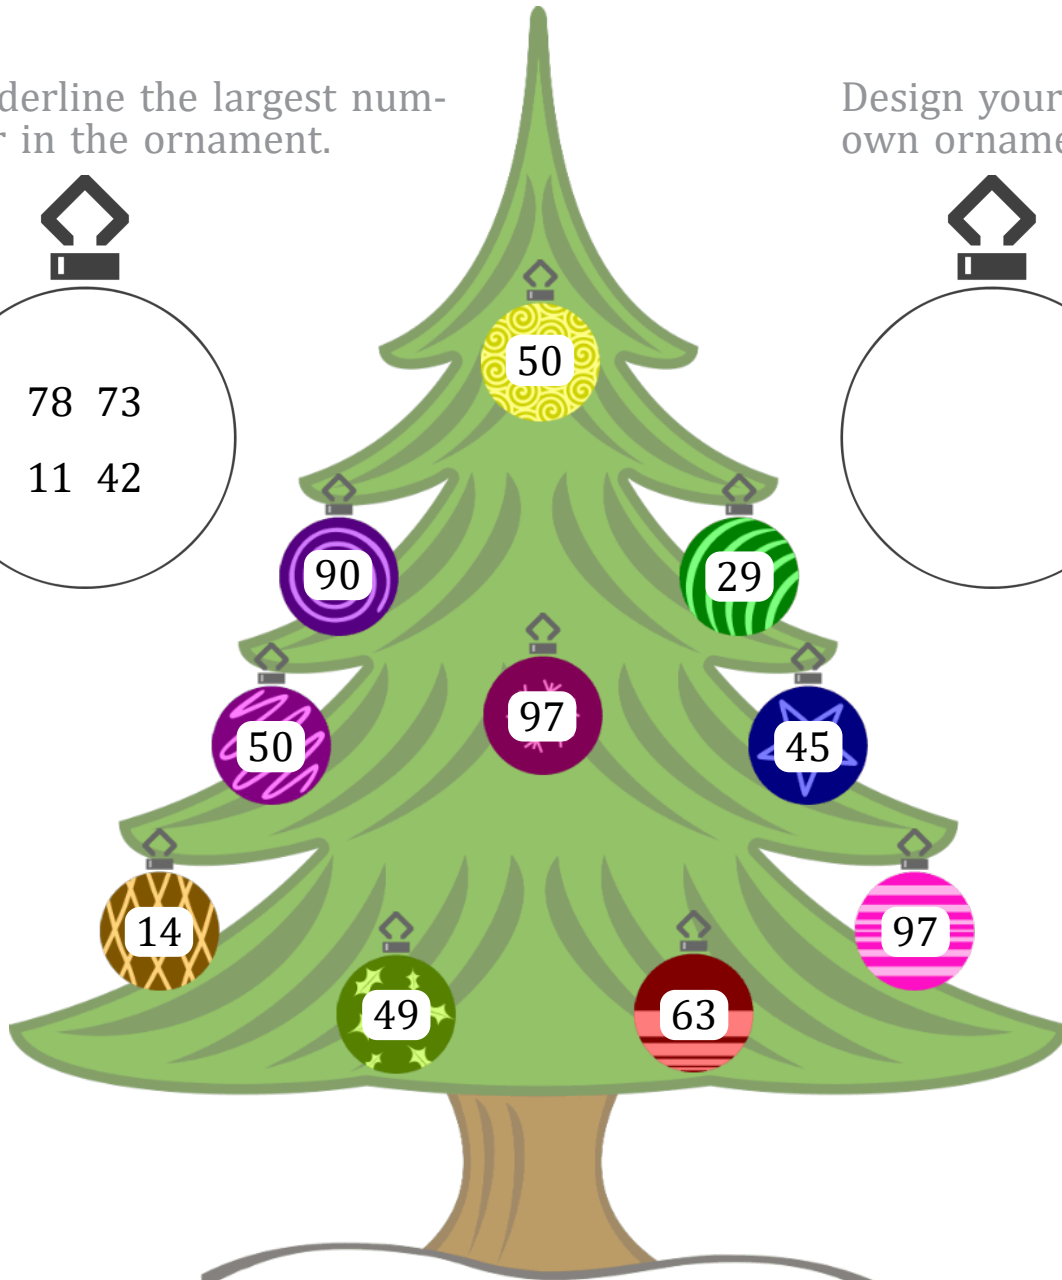

# CHRISTMAS TREE ORDERING (9)

Name: \_\_\_\_\_

Date: \_\_\_\_\_

Write the numbers on the ornaments in the correct order under the tree.

Underline the largest number in the ornament.

Design your own ornament:

GREATEST

LEAST

Images from [Openclipart.org](http://Openclipart.org)