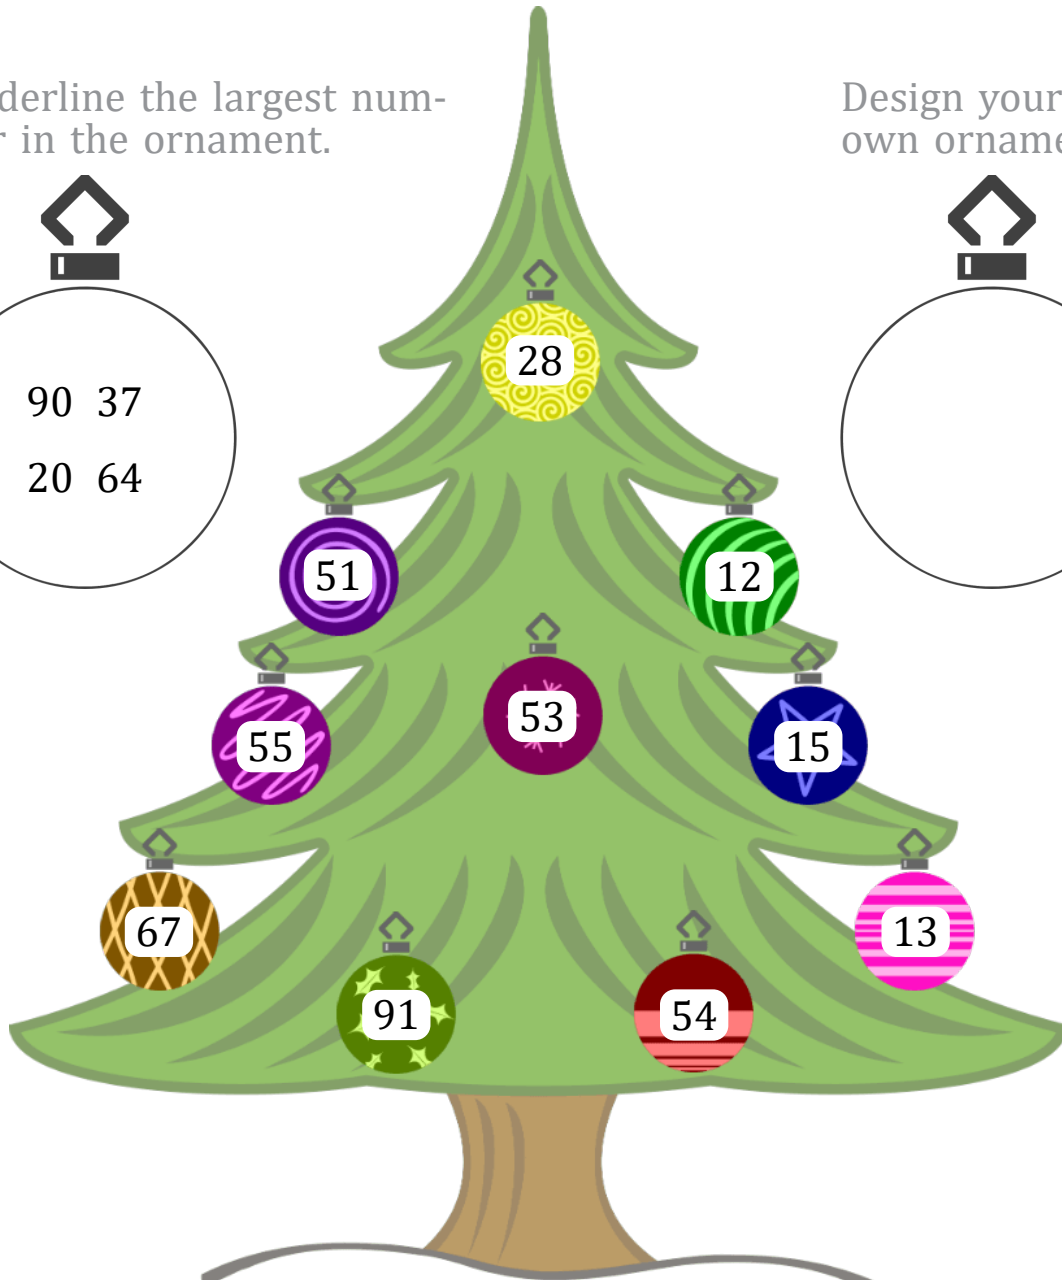

CHRISTMAS TREE ORDERING (I)

Name: _____

Date: _____

Write the numbers on the ornaments in the correct order under the tree.

Underline the largest number in the ornament.

Design your own ornament:

GREATEST

LEAST

Images from Openclipart.org