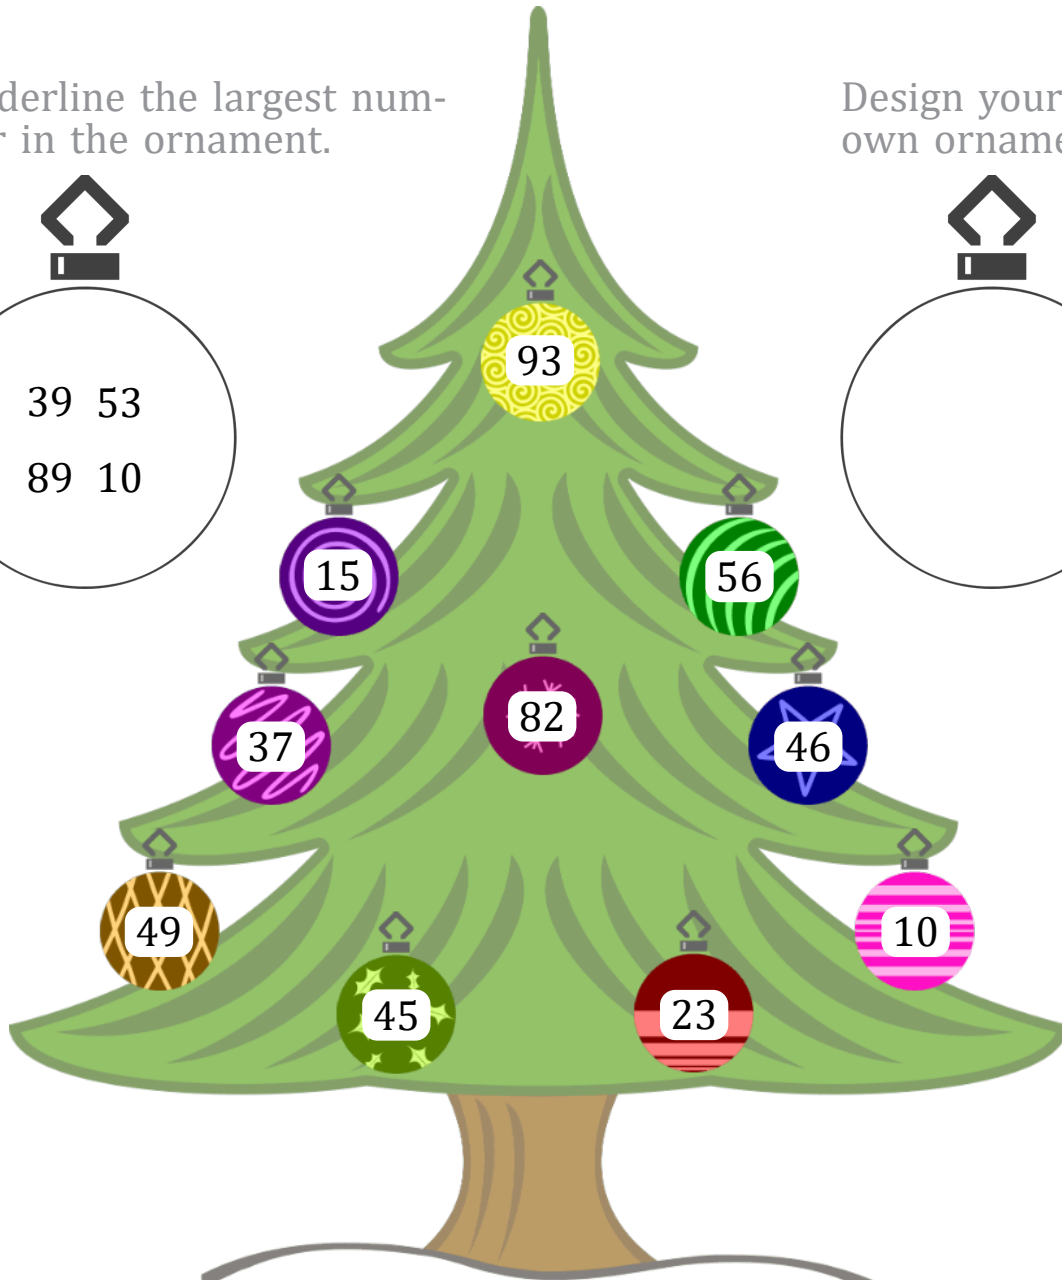

CHRISTMAS TREE ORDERING (J)

Name: _____

Date: _____

Write the numbers on the ornaments in the correct order under the tree.

Underline the largest number in the ornament.

Design your own ornament:

GREATEST

LEAST

Images from Openclipart.org