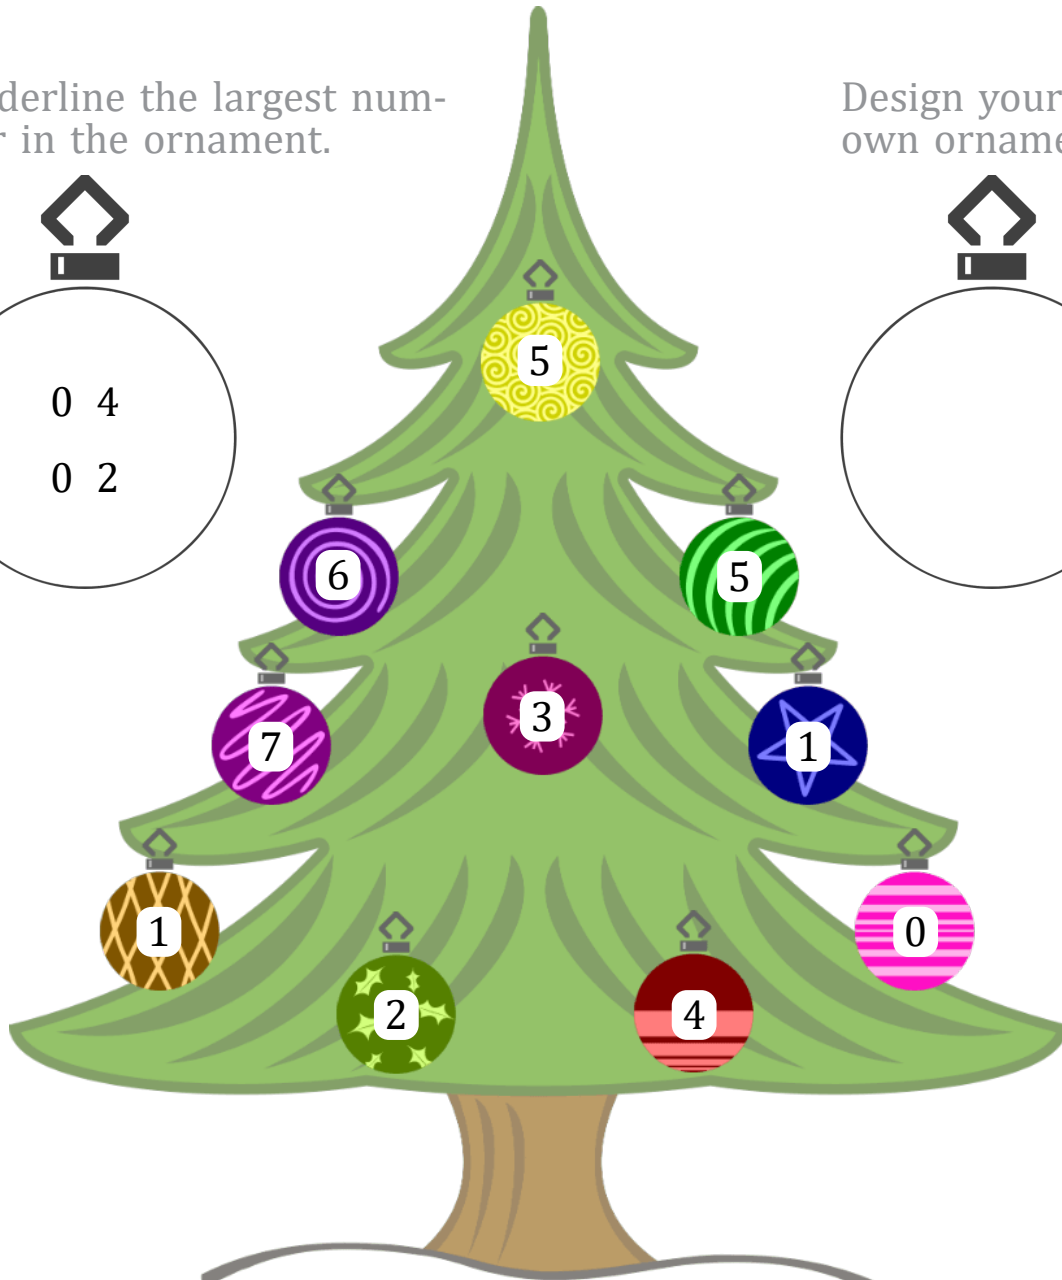

# CHRISTMAS TREE ORDERING (A)

Name: \_\_\_\_\_

Date: \_\_\_\_\_

Write the numbers on the ornaments in the correct order under the tree.

Underline the largest number in the ornament.

Design your own ornament:

GREATEST

LEAST

Images from Openclipart.org

# CHRISTMAS TREE ORDERING (A) ANSWERS

Name: \_\_\_\_\_

Date: \_\_\_\_\_

Write the numbers on the ornaments in the correct order under the tree.

Underline the largest number in the ornament.

Design your own ornament:

GREATEST

LEAST

Images from [Openclipart.org](http://Openclipart.org)