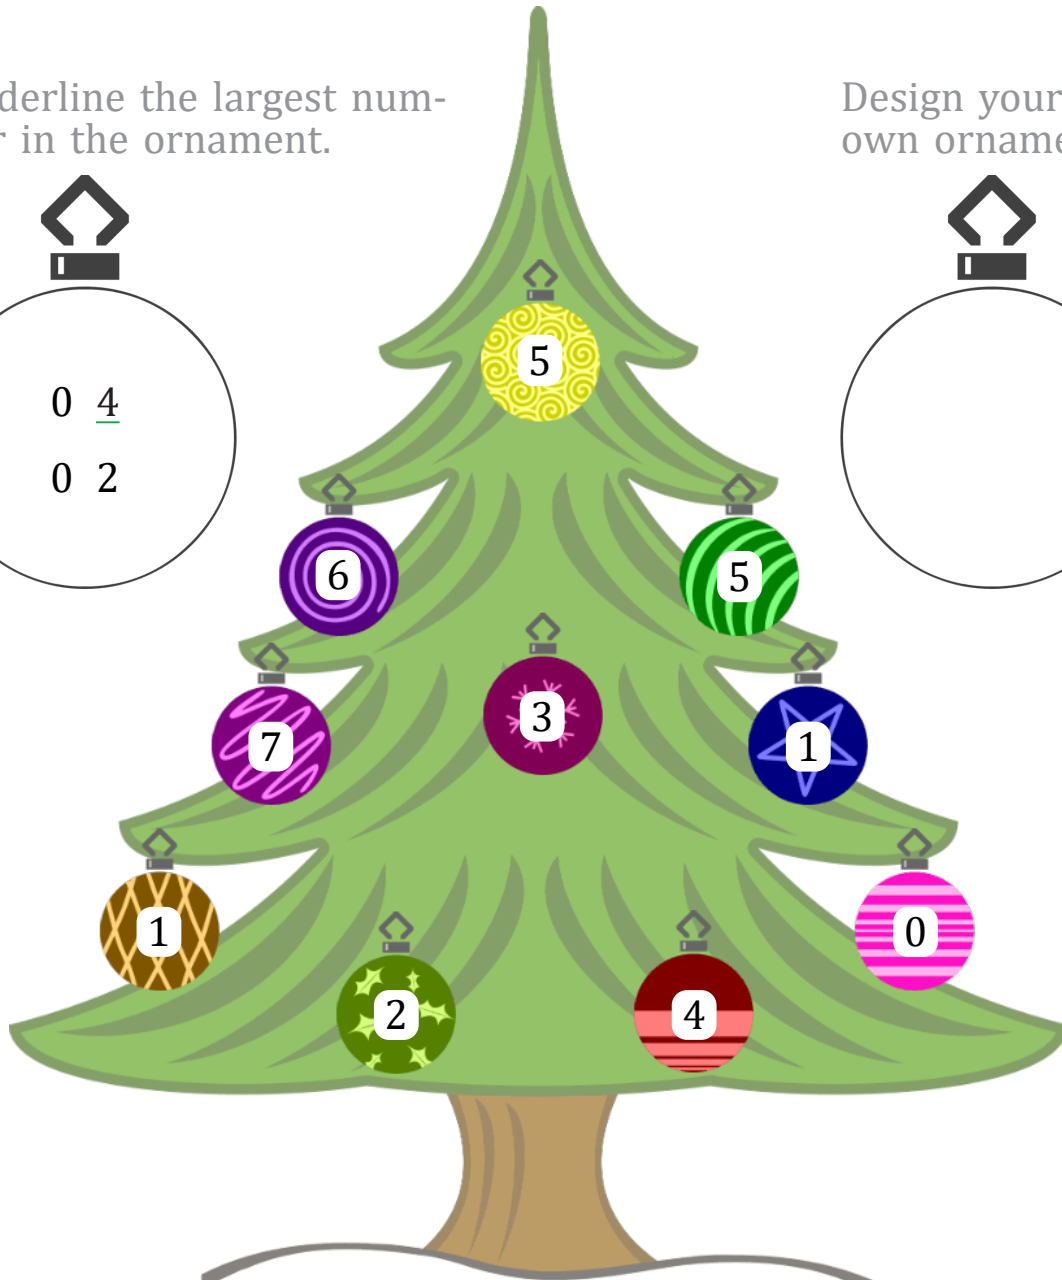

GREATEST

LEAST

Images from Openclipart.org

# CHRISTMAS TREE ORDERING (A) ANSWERS

Name: \_\_\_\_\_

Date: \_\_\_\_\_

Write the numbers on the ornaments in the correct order under the tree.

Underline the largest number in the ornament.

Design your own ornament:

GREATEST

LEAST

Images from [Openclipart.org](http://Openclipart.org)