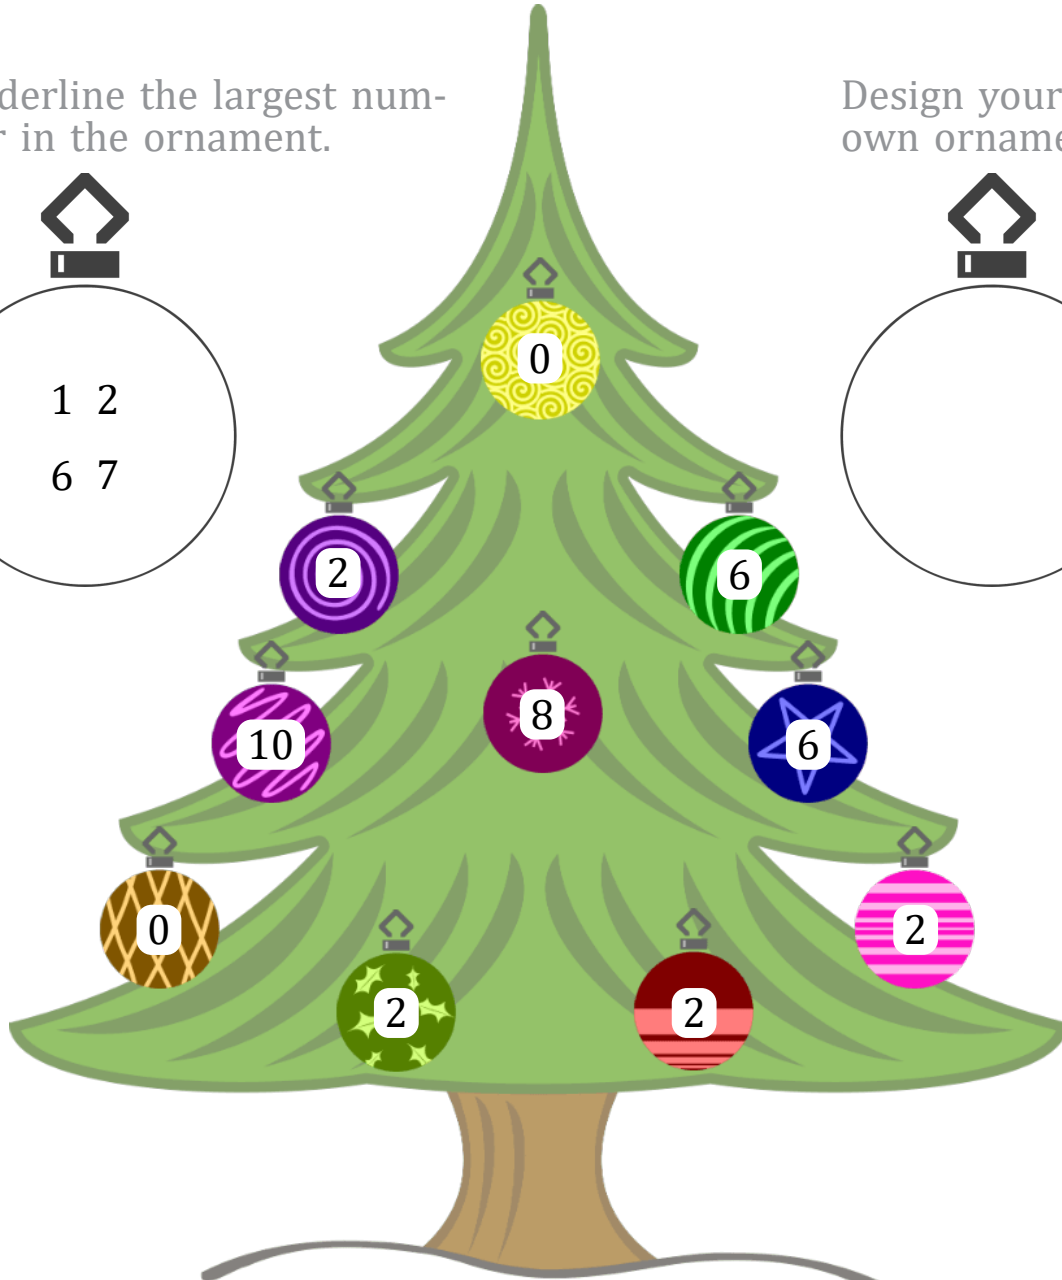

# CHRISTMAS TREE ORDERING (F)

Name: \_\_\_\_\_

Date: \_\_\_\_\_

Write the numbers on the ornaments in the correct order under the tree.

Underline the largest number in the ornament.

Design your own ornament:

LEAST

GREATEST

Images from Openclipart.org

# CHRISTMAS TREE ORDERING (F) ANSWERS

Name: \_\_\_\_\_

Date: \_\_\_\_\_

Write the numbers on the ornaments in the correct order under the tree.

Underline the largest number in the ornament.

Design your own ornament: