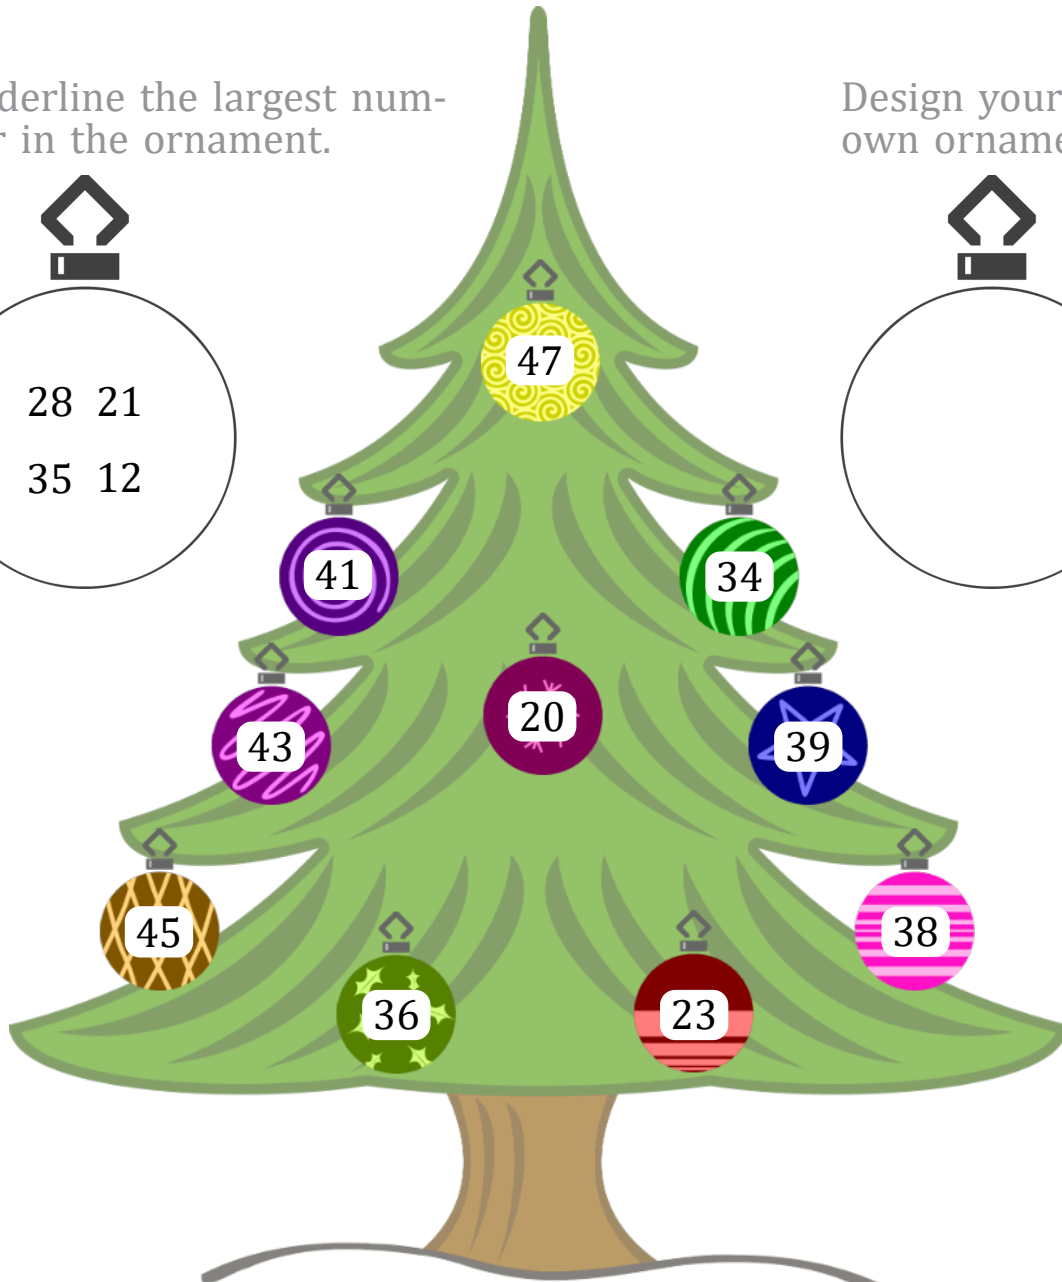

# CHRISTMAS TREE ORDERING (B)

Name: \_\_\_\_\_

Date: \_\_\_\_\_

Write the numbers on the ornaments in the correct order under the tree.

Underline the largest number in the ornament.

Design your own ornament:

LEAST

GREATEST

Images from [Openclipart.org](http://Openclipart.org)