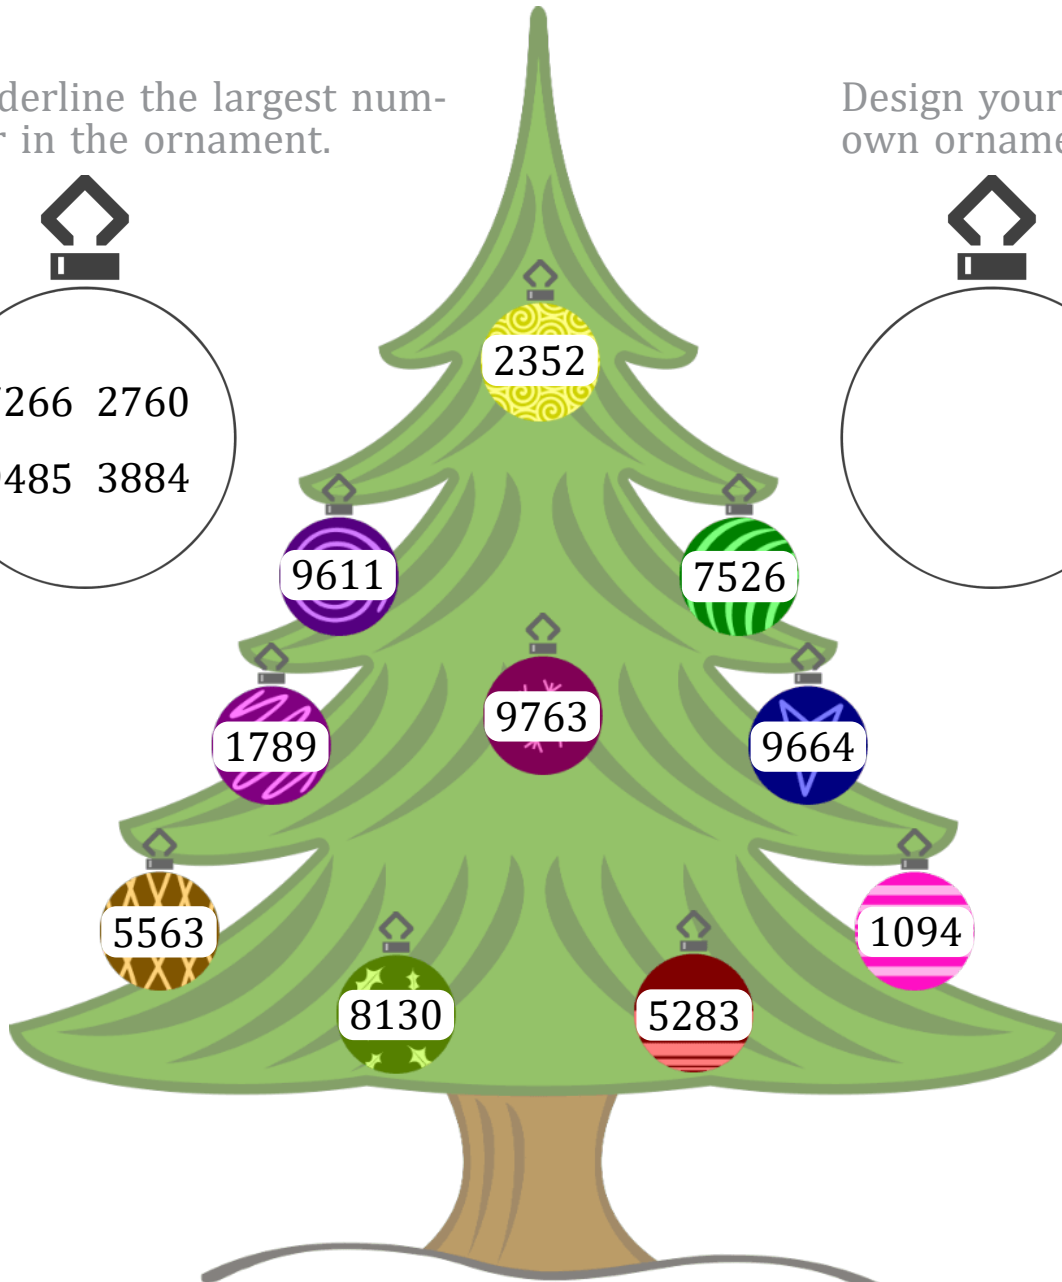

CHRISTMAS TREE ORDERING (€)

Name: _____

Date: _____

Write the numbers on the ornaments in the correct order under the tree.

Underline the largest number in the ornament.

Design your own ornament:

LEAST

GREATEST

Images from Openclipart.org