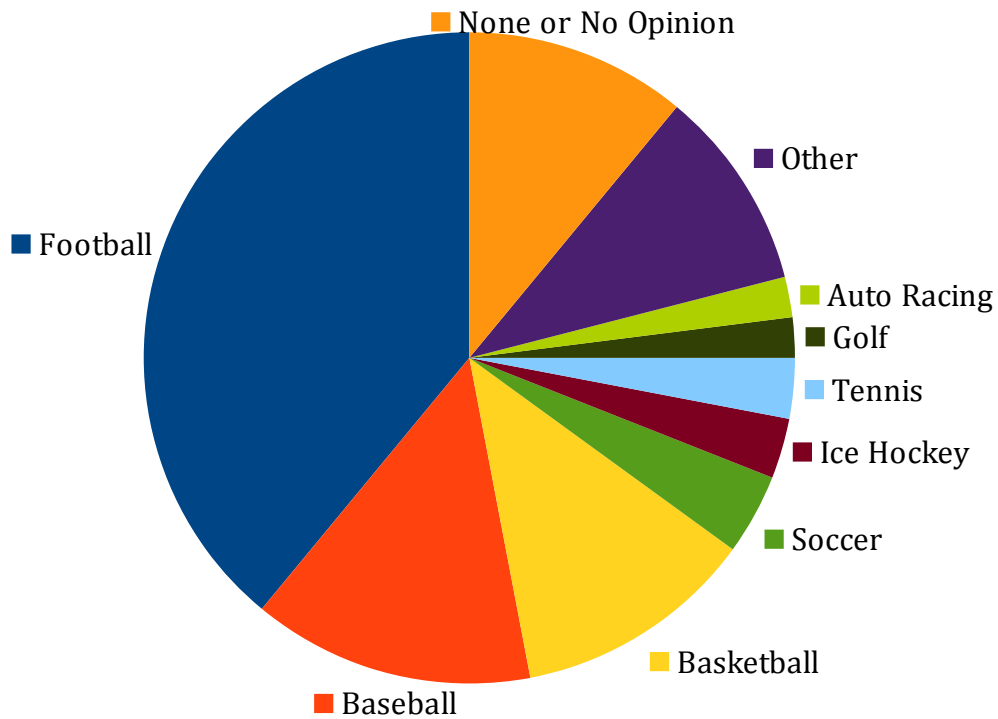

Interpreting Circle Graphs (F) Answers

Answer the questions about the circle graph.

Favorite Sports in the U.S. 2013

Gallup Poll: What is your favorite sport to watch?

Source of data: <http://www.gallup.com/poll/4735/sports.aspx>