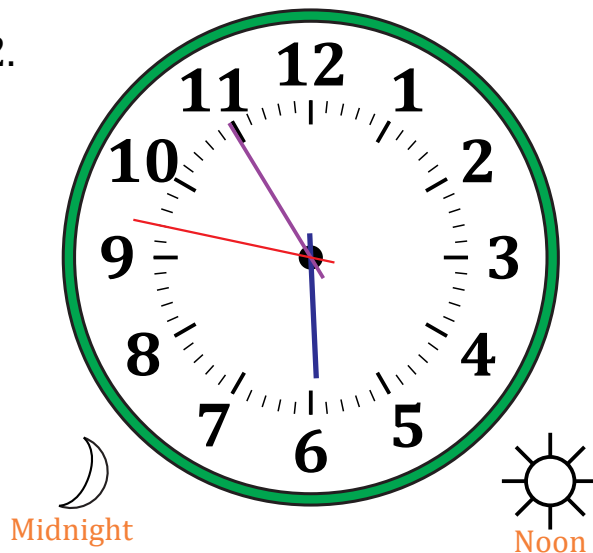

# Reading Time on Analog Clocks (G)

Name: \_\_\_\_\_

Date: \_\_\_\_\_

Read each time and write it in the space under the clock.

1.

2.

3.

4.

# Reading Time on Analog Clocks (G) Answers

Name: \_\_\_\_\_

Date: \_\_\_\_\_

Read each time and write it in the space under the clock.

1.

Noon

Midnight

12:12:18 PM

2.

Midnight

Noon

5:54:47 AM

3.

Midnight

Noon

10:26:08 AM