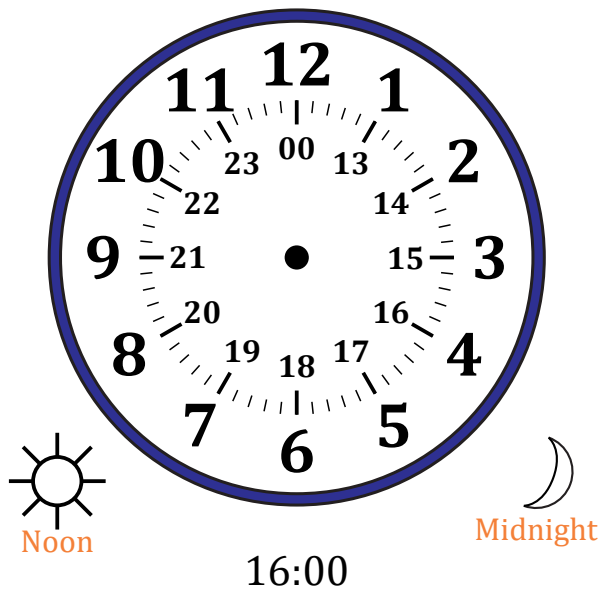

# Sketching Time on Analog Clocks (G)

Name: \_\_\_\_\_

Date: \_\_\_\_\_

Sketch each time on the clock face above it.

1.

2.

3.

4.

# Sketching Time on Analog Clocks (G) Answers

Name: \_\_\_\_\_

Date: \_\_\_\_\_

Sketch each time on the clock face above it.

1.

2.

3.

4.