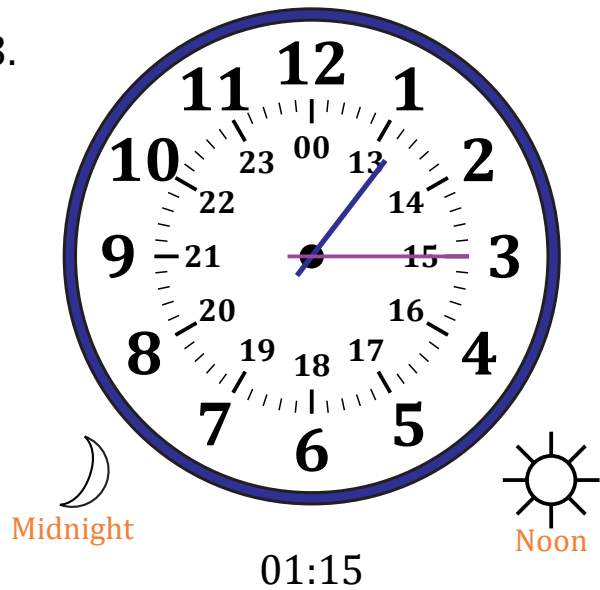

# Sketching Time on Analog Clocks (G)

Name: \_\_\_\_\_

Date: \_\_\_\_\_

Sketch each time on the clock face above it.

1.

2.

3.

4.

# Sketching Time on Analog Clocks (G) Answers

Name: \_\_\_\_\_

Date: \_\_\_\_\_

Sketch each time on the clock face above it.

1.

2.

3.

4.