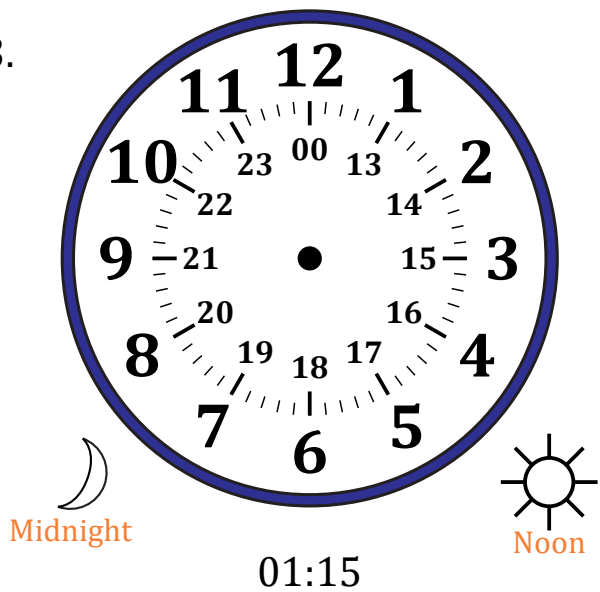

# Sketching Time on Analog Clocks (G)

Name: \_\_\_\_\_

Date: \_\_\_\_\_

Sketch each time on the clock face above it.

1.

2.

3.

4.

# Sketching Time on Analog Clocks (G) Answers

Name: \_\_\_\_\_

Date: \_\_\_\_\_

Sketch each time on the clock face above it.

1.

2.

3.

4.