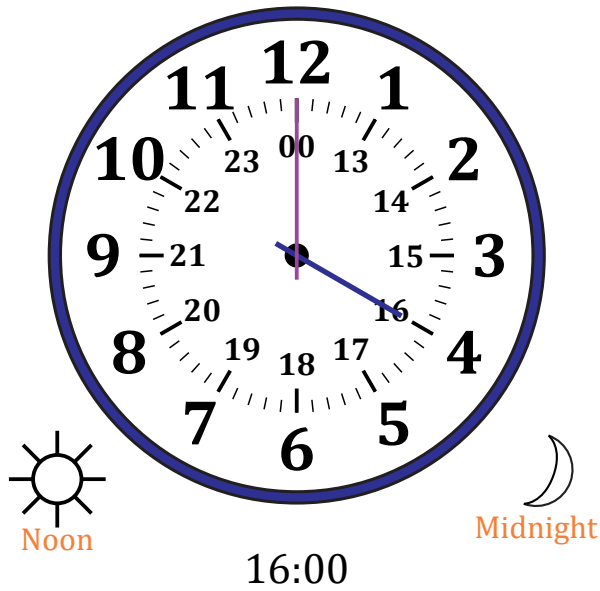

# Sketching Time on Analog Clocks (G)

Name: \_\_\_\_\_

Date: \_\_\_\_\_

Sketch each time on the clock face above it.

1.

2.

3.

4.

# Sketching Time on Analog Clocks (G) Answers

Name: \_\_\_\_\_

Date: \_\_\_\_\_

Sketch each time on the clock face above it.

1.

2.

3.

4.