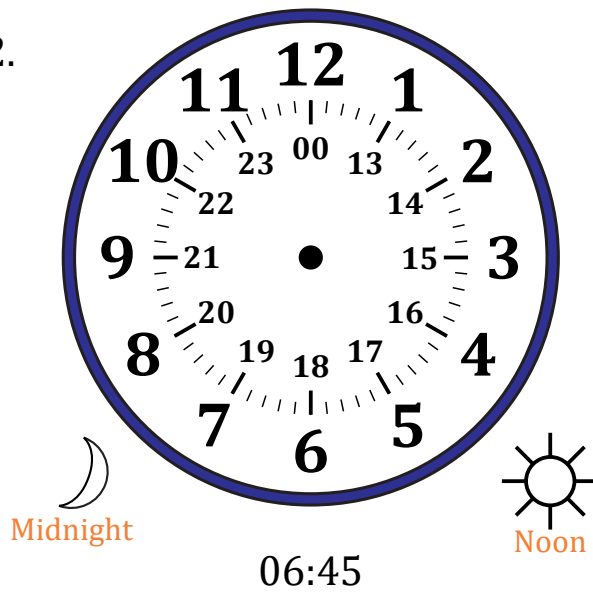

# Sketching Time on Analog Clocks (G)

Name: \_\_\_\_\_

Date: \_\_\_\_\_

Sketch each time on the clock face above it.

1.

2.

3.

4.

# Sketching Time on Analog Clocks (G) Answers

Name: \_\_\_\_\_

Date: \_\_\_\_\_

Sketch each time on the clock face above it.

1.

2.

3.

4.