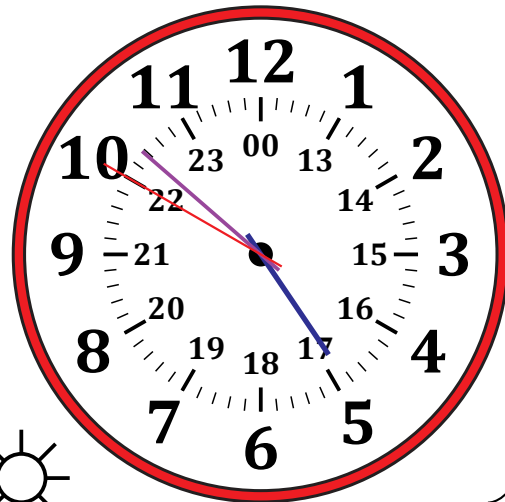

Noon

Midnight

16:51:50