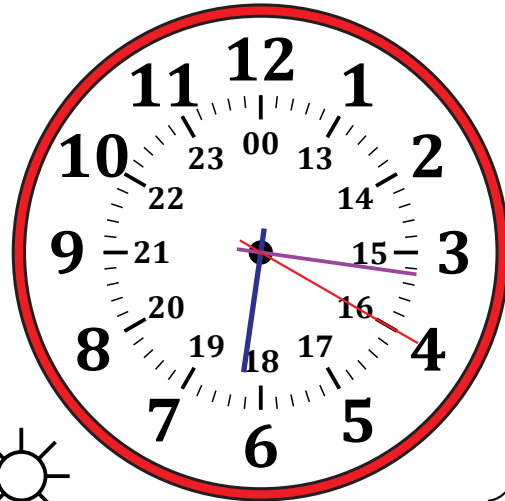

Noon

Midnight

18:16:20

3.