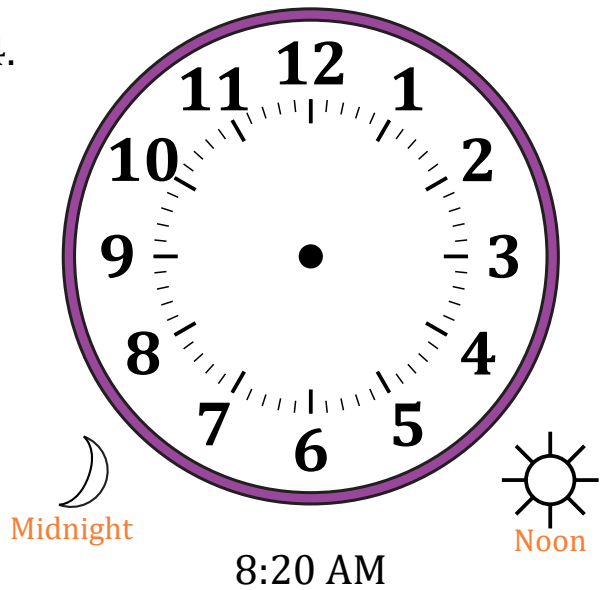

# Sketching Time on Analog Clocks (H)

Name: \_\_\_\_\_

Date: \_\_\_\_\_

Sketch each time on the clock face above it.

1.

2.

3.

4.

# Sketching Time on Analog Clocks (H) Answers

Name: \_\_\_\_\_

Date: \_\_\_\_\_

Sketch each time on the clock face above it.

1.

2.

3.

4.