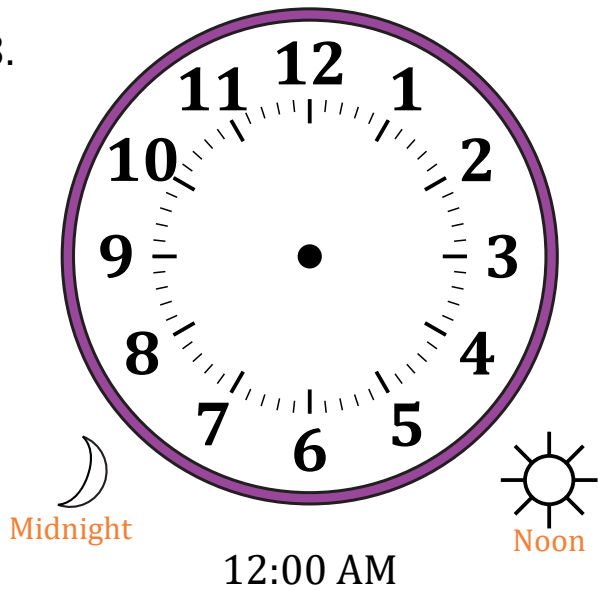

# Sketching Time on Analog Clocks (H)

Name: \_\_\_\_\_

Date: \_\_\_\_\_

Sketch each time on the clock face above it.

1.

2.

3.

4.

# Sketching Time on Analog Clocks (H) Answers

Name: \_\_\_\_\_

Date: \_\_\_\_\_

Sketch each time on the clock face above it.

1.

2.

3.

4.