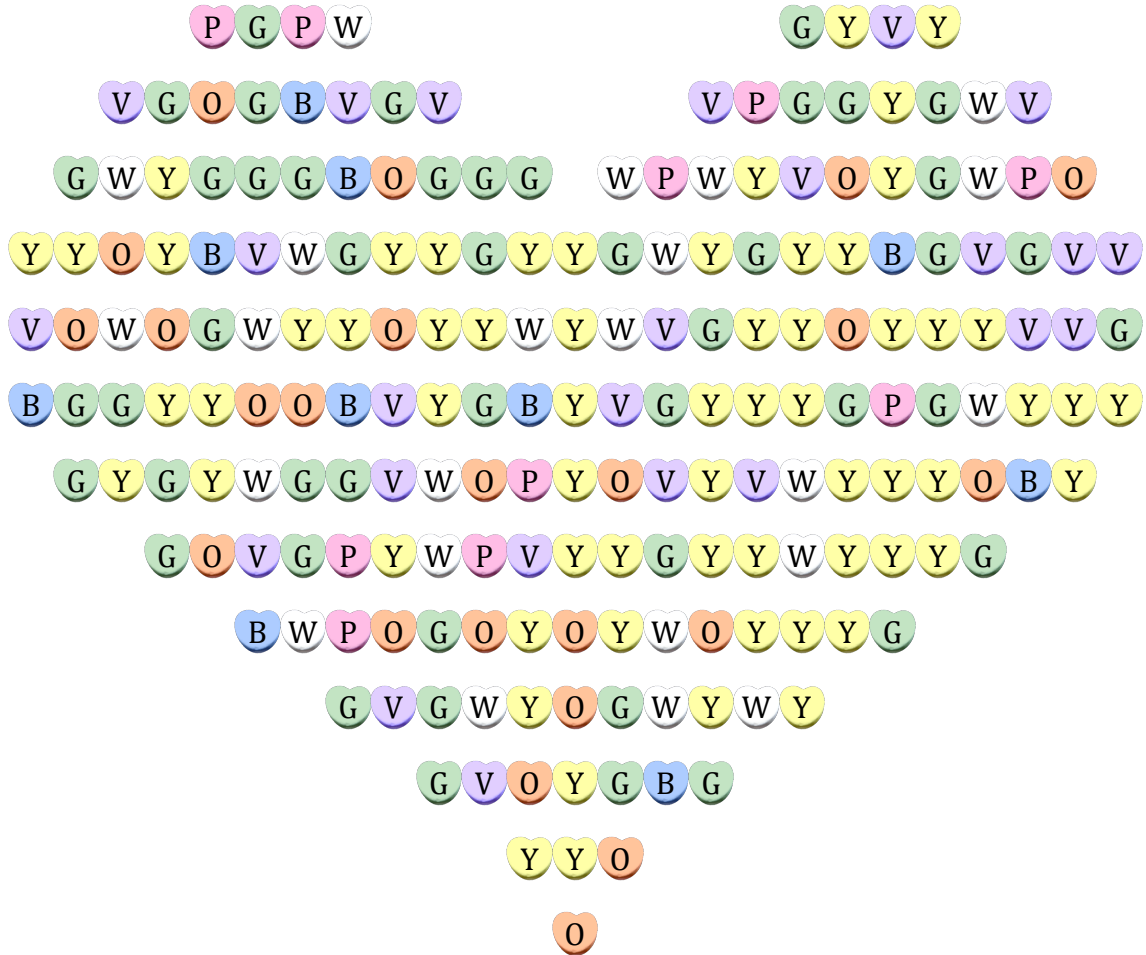

# Candy Heart Frequencies (E)

Name: \_\_\_\_\_

Date: \_\_\_\_\_

Complete the frequency table to compare the candy heart colors.

Letter	Color	Frequency	Relative Frequency	Percentage
P	Pink			
G	Green			
B	Blue			
W	White			
Y	Yellow			
O	Orange			
V	Violet			

# Candy Heart Frequencies (E) Answers

Name: \_\_\_\_\_

Date: \_\_\_\_\_

Complete the frequency table to compare the candy heart colors.

Letter	Color	Frequency	Relative Frequency	Percentage
P	Pink	10	$\frac{10}{200}$	5%
G	Green	47	$\frac{47}{200}$	23.5%
B	Blue	10	$\frac{10}{200}$	5%
W	White	23	$\frac{23}{200}$	11.5%
Y	Yellow	63	$\frac{63}{200}$	31.5%
O	Orange	23	$\frac{23}{200}$	11.5%
V	Violet	24	$\frac{24}{200}$	12%